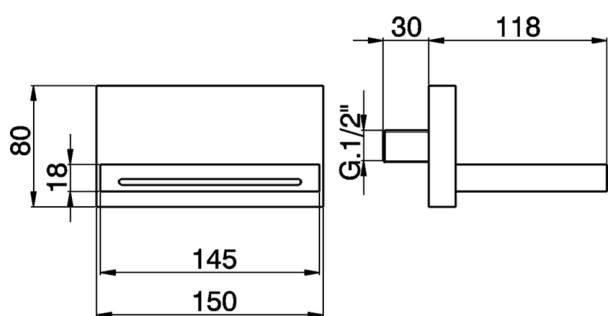

CHARACTERISTICS