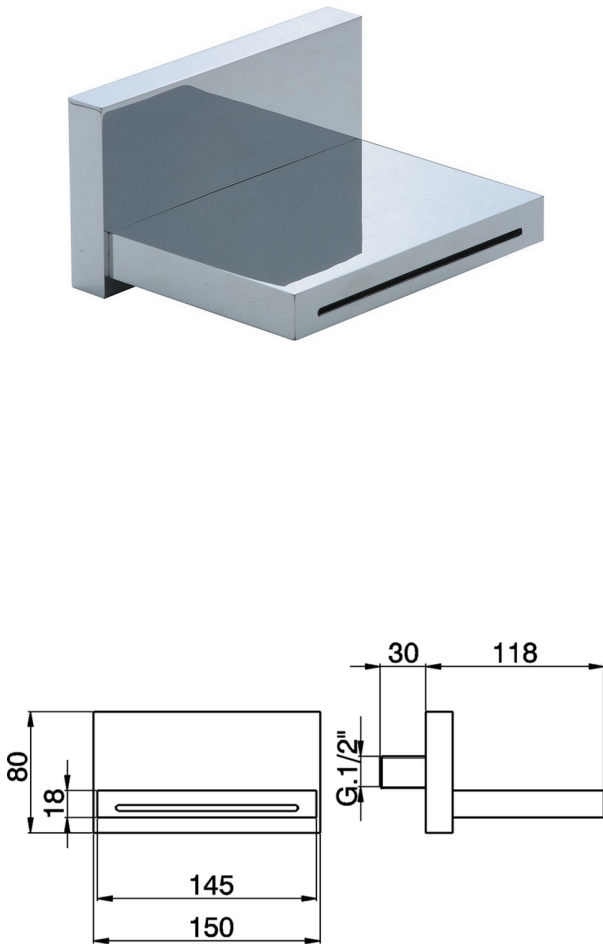

Spout COMPONENTS_ZB002200

MODEL **ZB002200**

Spout, cascade spray, 1/2" M connection, 118 mm length

AVAILABLE FINISHINGS

- **21** 21 Chrome
- **2B** 2B Polished Nickel
- **2F** 2F Brushed Nickel
- **2Q** 2Q Black Titanium
- **40** 40 Matt Black
- **4Q** 4Q Matt White

CHARACTERISTICS

2026-06-13