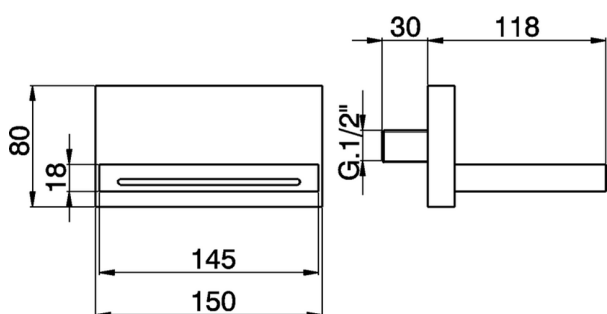

CHARACTERISTICS