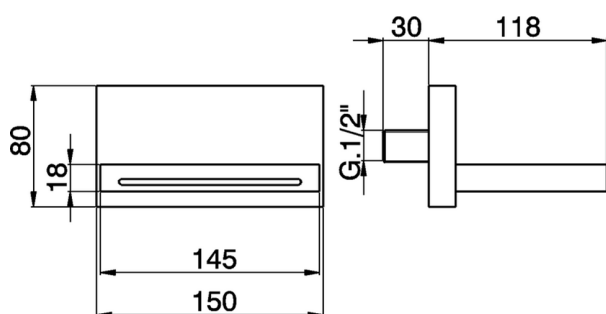

CHARACTERISTICS