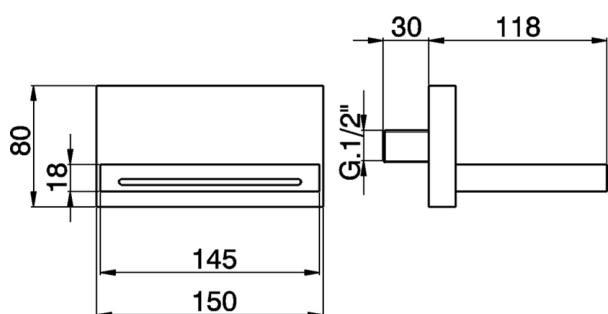

CHARACTERISTICS