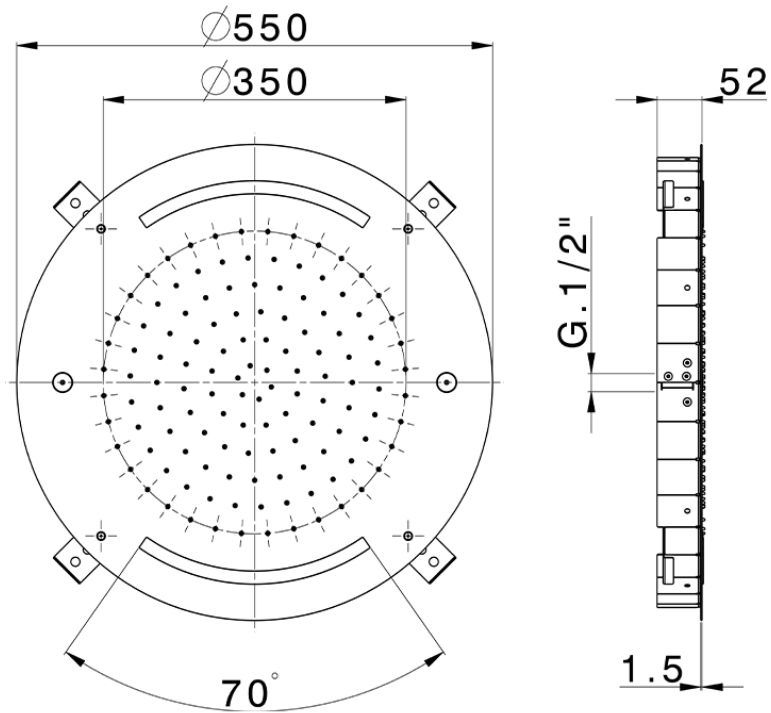

Ø 550 mm Chromotherapy Ceiling showerhead ZEN_ZS1C0040

ZS1C0040

<https://en.huberitalia.com/o-550-mm-chromotherapy-ceiling-showerhead-zen-zs1c0040>

2026-04-09