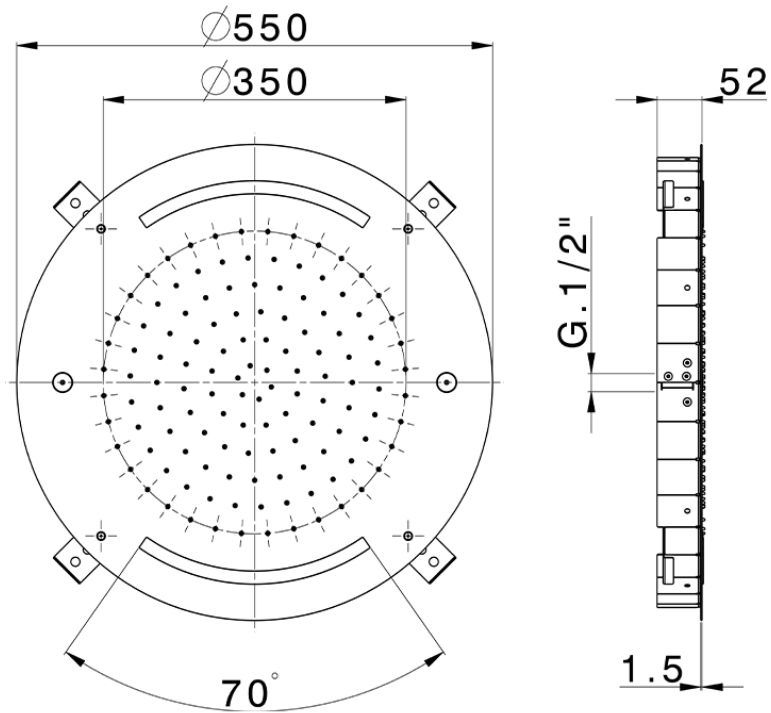

Ø 550 mm Chromotherapy Ceiling showerhead ZEN_ZS1C0040

ZS1C0040

<https://en.huberitalia.com/o-550-mm-chromotherapy-ceiling-showerhead-zen-zs1c0040>

2026-05-17