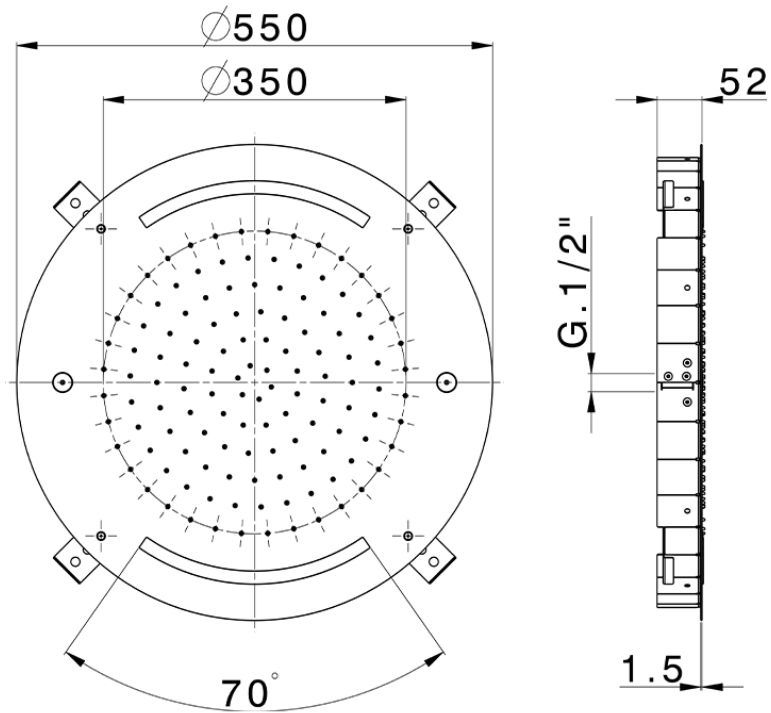

Ø 550 mm Chromotherapy Ceiling showerhead ZEN_ZS1C0040

ZS1C0040

<https://en.huberitalia.com/o-550-mm-chromotherapy-ceiling-showerhead-zen-zs1c0040>

2026-06-06