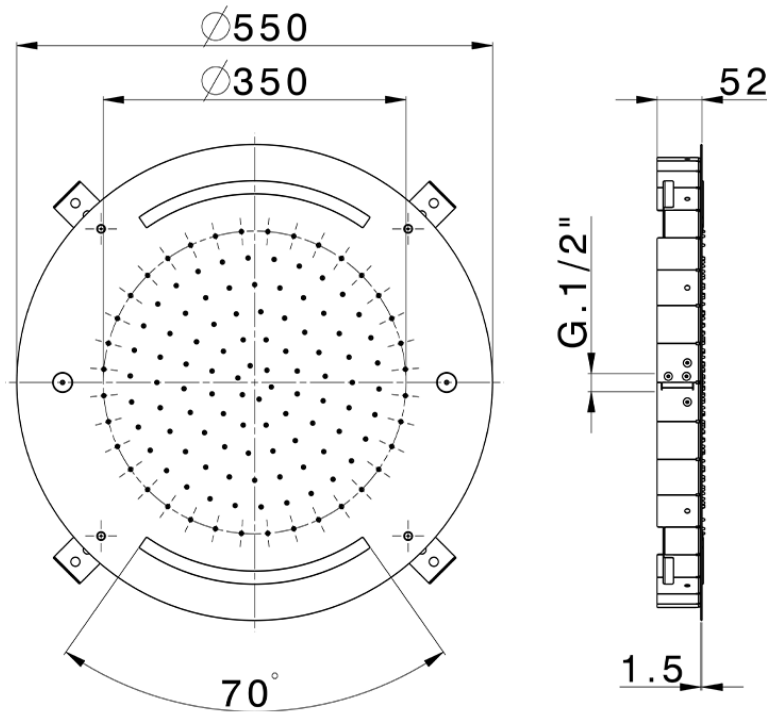

Ø 550 mm Chromotherapy Ceiling showerhead ZEN_ZS1C0040

ZS1C0040

<https://en.huberitalia.com/o-550-mm-chromotherapy-ceiling-showerhead-zen-zs1c0040>

2026-02-24