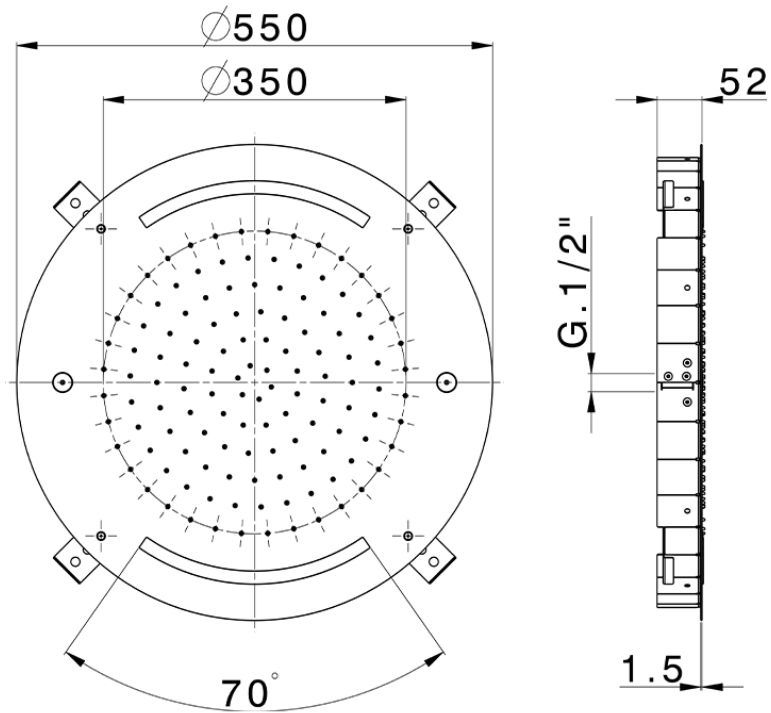

Ø 550 mm Chromotherapy Ceiling showerhead ZEN_ZS1C0040

ZS1C0040

<https://en.huberitalia.com/o-550-mm-chromotherapy-ceiling-showerhead-zen-zs1c0040>

2026-04-08