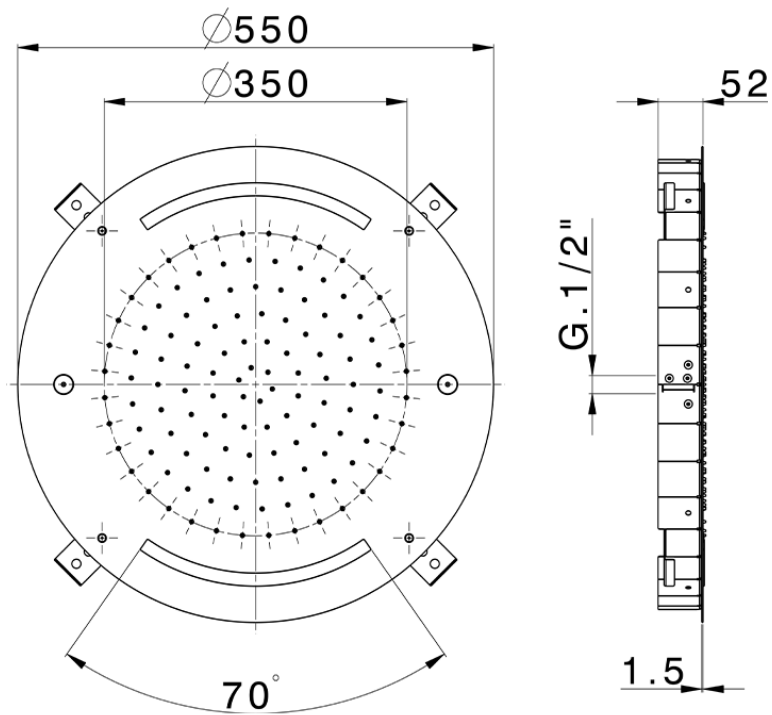

## Ø 550 mm Chromotherapy Ceiling showerhead ZEN\_ZS1C0040

ZS1C0040

<https://en.huberitalia.com/o-550-mm-chromotherapy-ceiling-showerhead-zen-zs1c0040>

2026-04-29