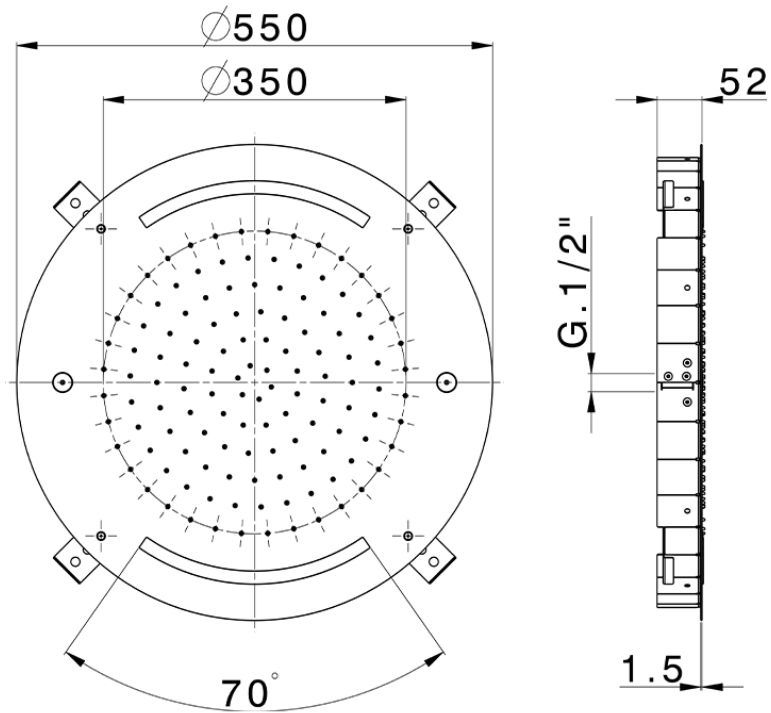

## Ø 550 mm Chromotherapy Ceiling showerhead ZEN\_ZS1C0040

ZS1C0040

<https://en.huberitalia.com/o-550-mm-chromotherapy-ceiling-showerhead-zen-zs1c0040>

2026-06-27