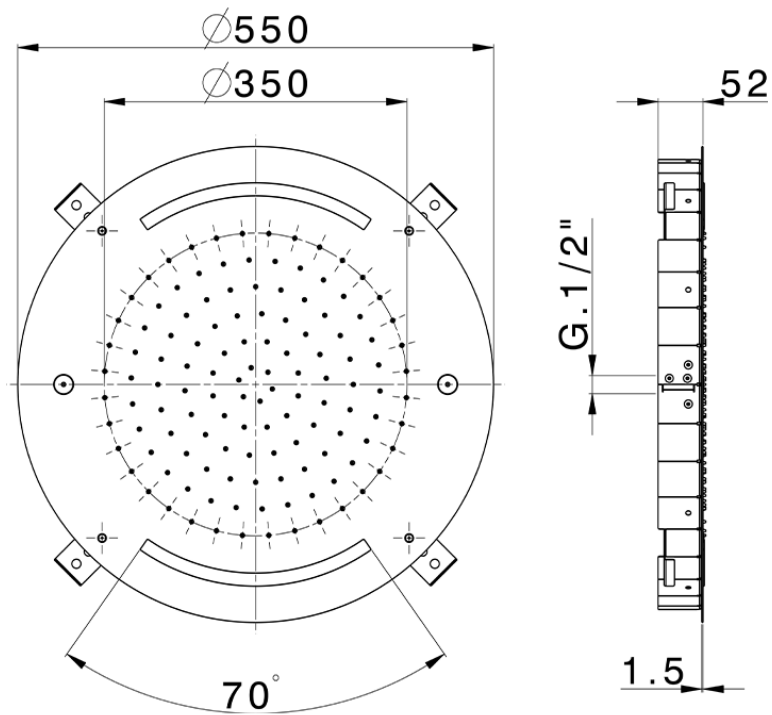

## Ø 550 mm Chromotherapy Ceiling showerhead ZEN\_ZS1C0040

ZS1C0040

<https://en.huberitalia.com/o-550-mm-chromotherapy-ceiling-showerhead-zen-zs1c0040>

2026-05-17