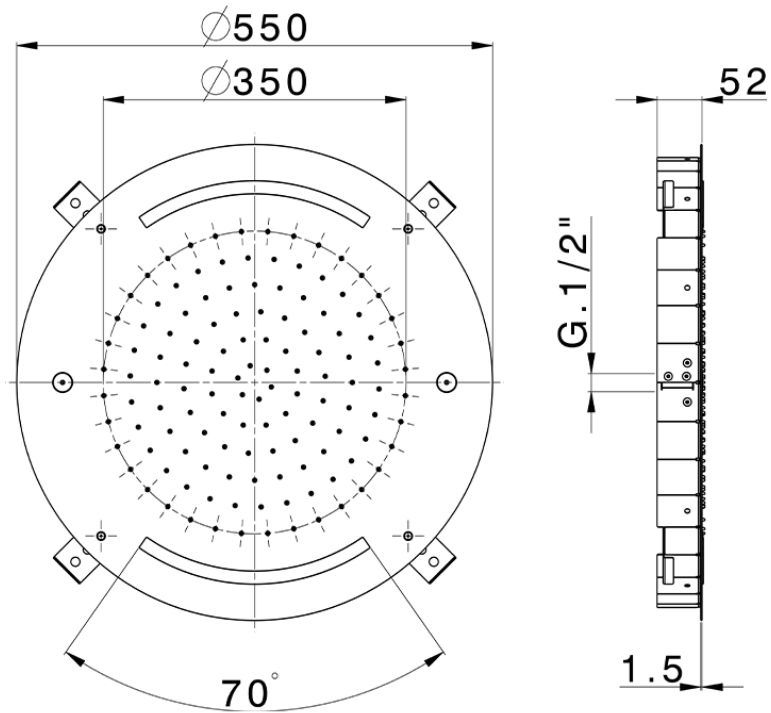

Ø 550 mm Chromotherapy Ceiling showerhead ZEN_ZS1C0040

ZS1C0040

<https://en.huberitalia.com/o-550-mm-chromotherapy-ceiling-showerhead-zen-zs1c0040>

2026-06-27