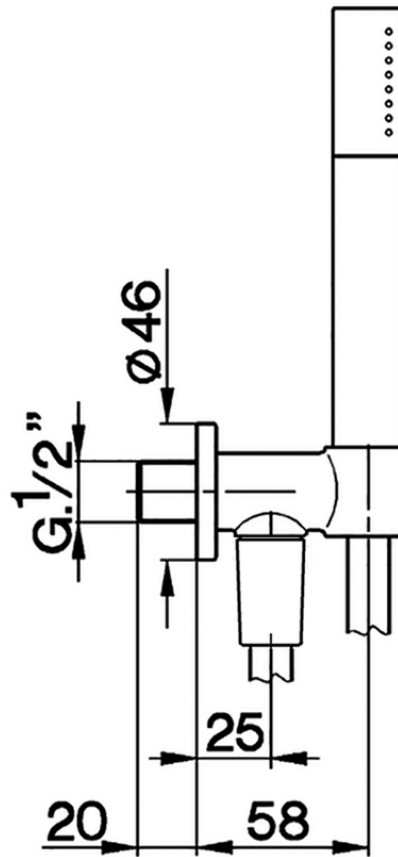

Shower set on wall elbow SHOWER_SS018813

SS018813

<https://en.huberitalia.com/shower-set-on-wall-elbow-shower-ss018813>

2026-06-13