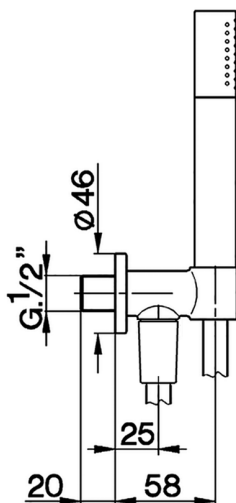

AVAILABLE FINISHINGS

- **21** 21 Chrome
- **2F** 2F Brushed Nickel
- **2P** 2P Rose Gold
- **2Q** 2Q Black Titanium
- **40** 40 Matt Black
- **4Q** 4Q Matt White