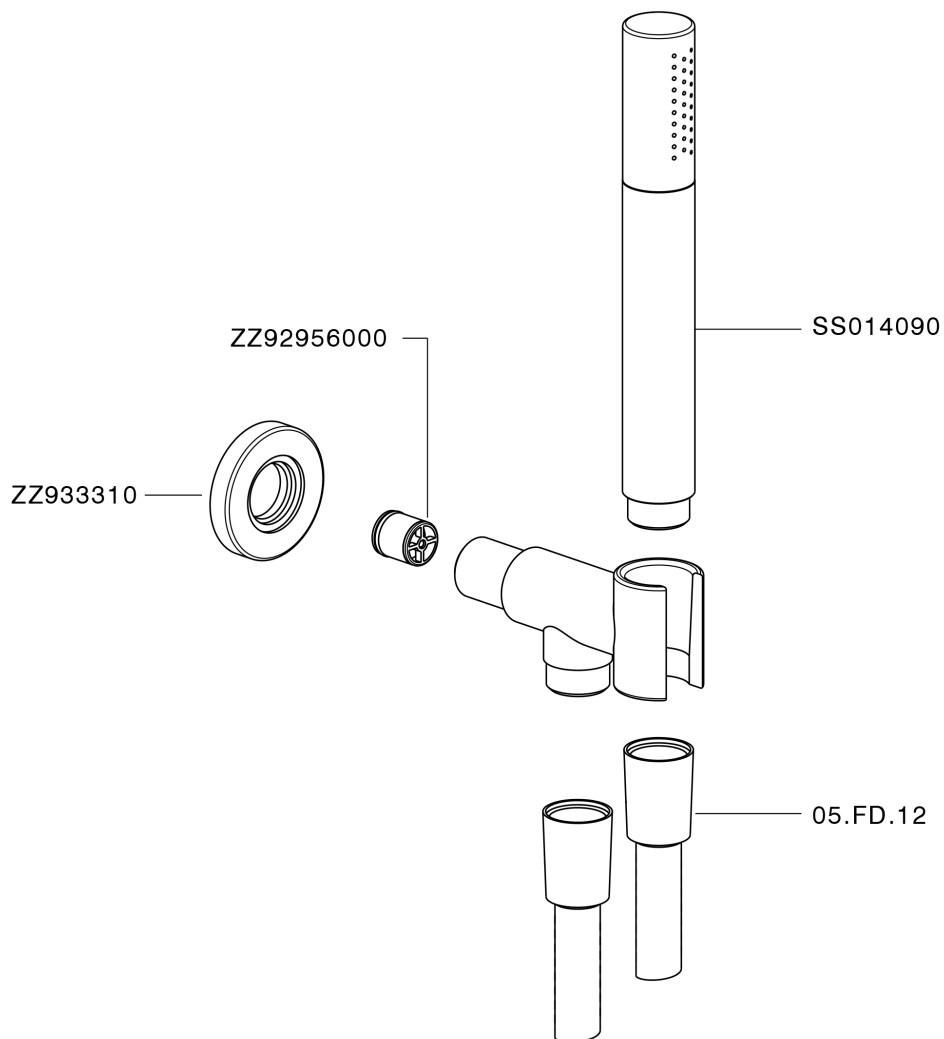

## Shower set on wall elbow SHOWER\_SS018813

MODEL **SS018813**

Shower set on wall elbow, handshower holder with integrated 1/2" elbow, Brass D.24mm minimalistic one spray handshower, 150 cm SUPREME smooth flexible hose

## Shower set on wall elbow SHOWER\_SS018813

SS018813

<https://en.huberitalia.com/shower-set-on-wall-elbow-shower-ss018813>

2026-06-13