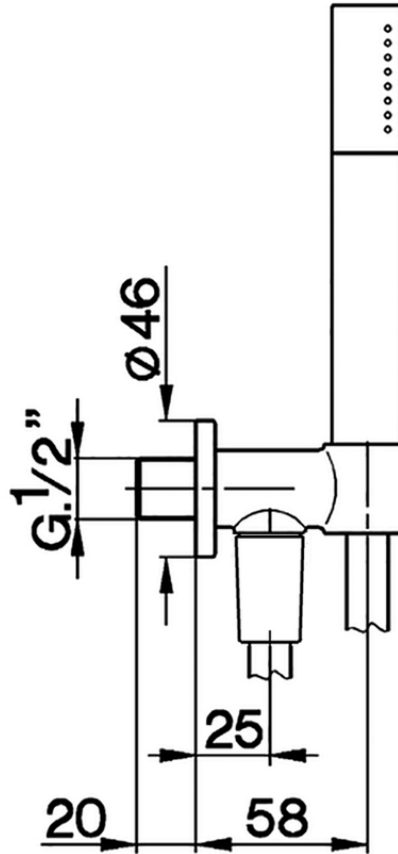

Shower set on wall elbow SHOWER_SS018813

SS018813

<https://en.huberitalia.com/shower-set-on-wall-elbow-shower-ss018813>

2026-04-10