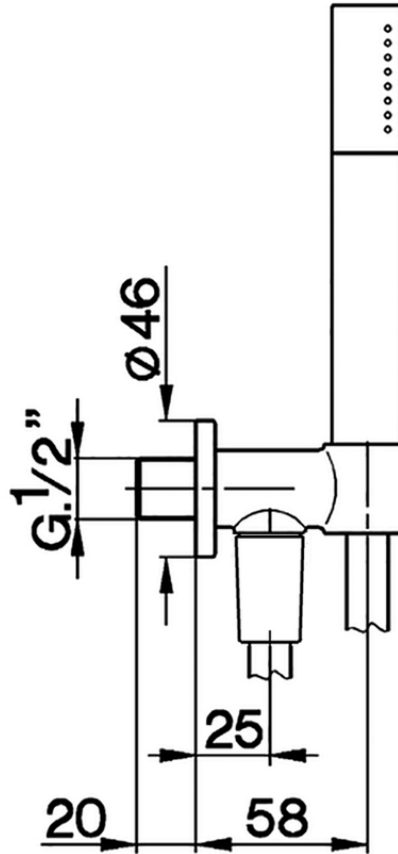

Shower set on wall elbow SHOWER_SS018813

SS018813

<https://en.huberitalia.com/shower-set-on-wall-elbow-shower-ss018813>

2026-06-13