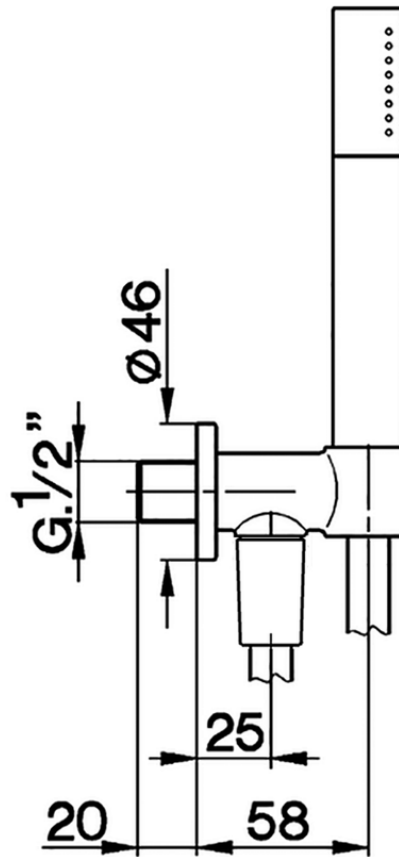

Shower set on wall elbow SHOWER_SS018813

SS018813

<https://en.huberitalia.com/shower-set-on-wall-elbow-shower-ss018813>

2026-05-15