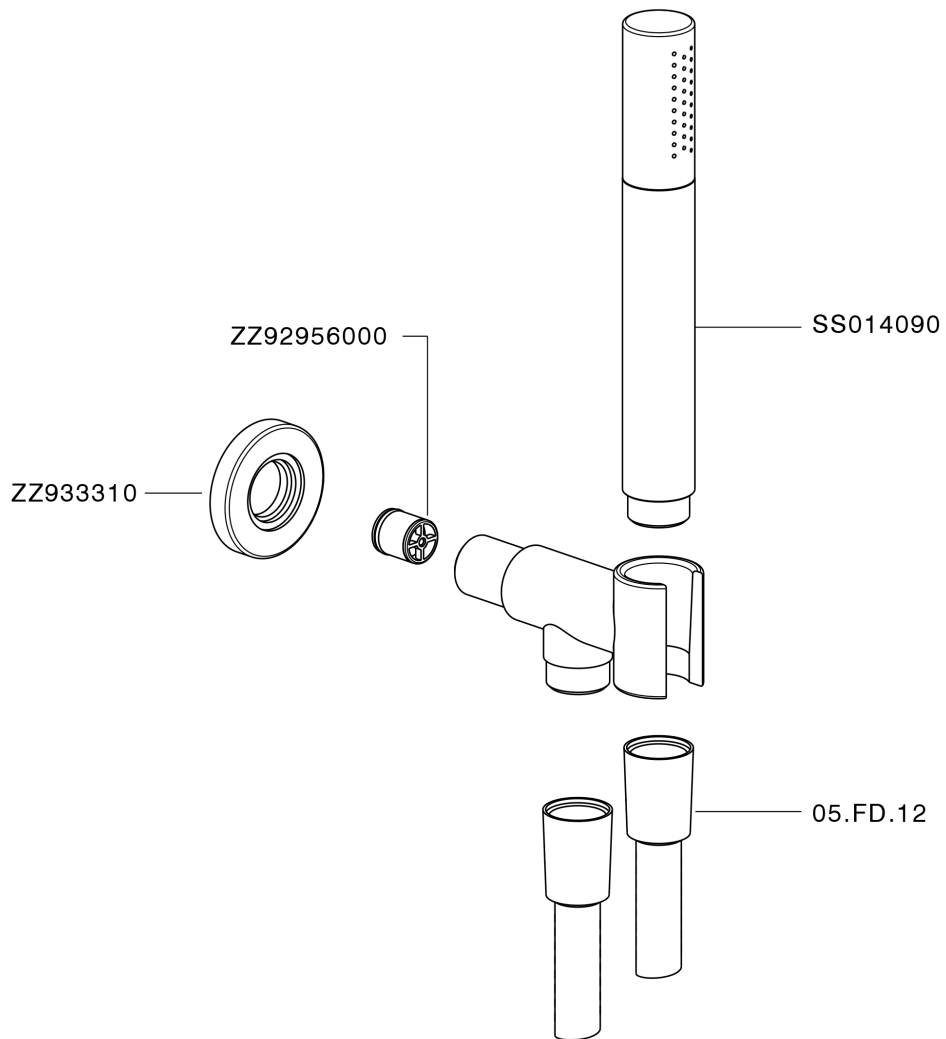

Shower set on wall elbow SHOWER_SS018813

SS018813

<https://en.huberitalia.com/shower-set-on-wall-elbow-shower-ss018813>

2026-04-06