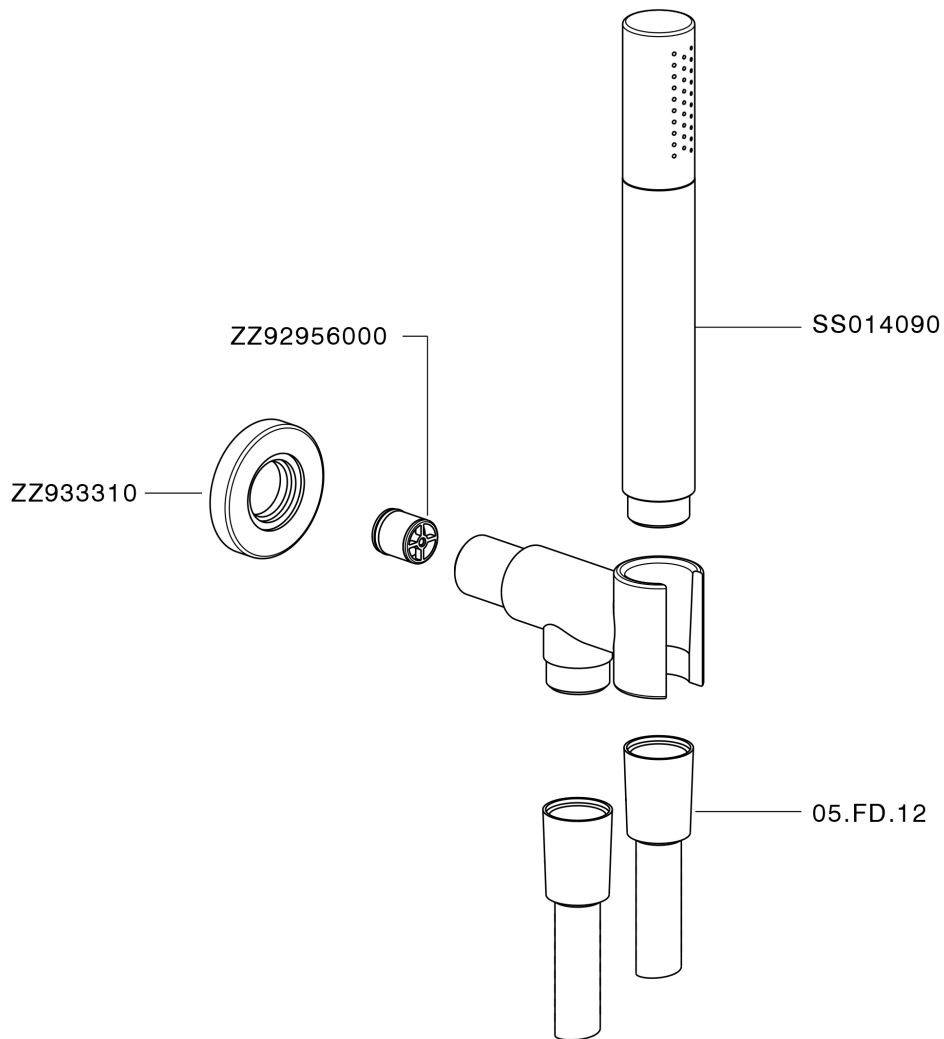

Shower set on wall elbow SHOWER_SS018813

MODEL **SS018813**

Shower set on wall elbow, handshower holder with integrated 1/2" elbow, Brass D.24mm minimalistic one spray handshower, 150 cm SUPREME smooth flexible hose

AVAILABLE FINISHINGS

-  **21** 21 Chrome
-  **2F** 2F Brushed Nickel
-  **2P** 2P Rose Gold
-  **2Q** 2Q Black Titanium
-  **40** 40 Matt Black
-  **4Q** 4Q Matt White

CHARACTERISTICS

Shower set on wall elbow SHOWER_SS018813

SS018813

<https://en.huberitalia.com/shower-set-on-wall-elbow-shower-ss018813>

2026-05-15