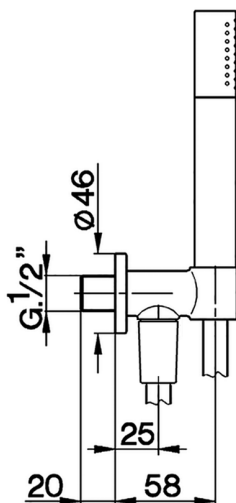

Shower set on wall elbow SHOWER_SS018813

MODEL **SS018813**

Shower set on wall elbow, handshower holder with integrated 1/2" elbow, Brass D.24mm minimalistic one spray handshower, 150 cm SUPREME smooth flexible hose

AVAILABLE FINISHINGS

-  **21** 21 Chrome
-  **2F** 2F Brushed Nickel
-  **2P** 2P Rose Gold
-  **2Q** 2Q Black Titanium
-  **40** 40 Matt Black
-  **4Q** 4Q Matt White

CHARACTERISTICS

Shower set on wall elbow SHOWER_SS018813

SS018813

<https://en.huberitalia.com/shower-set-on-wall-elbow-shower-ss018813>

2026-05-15