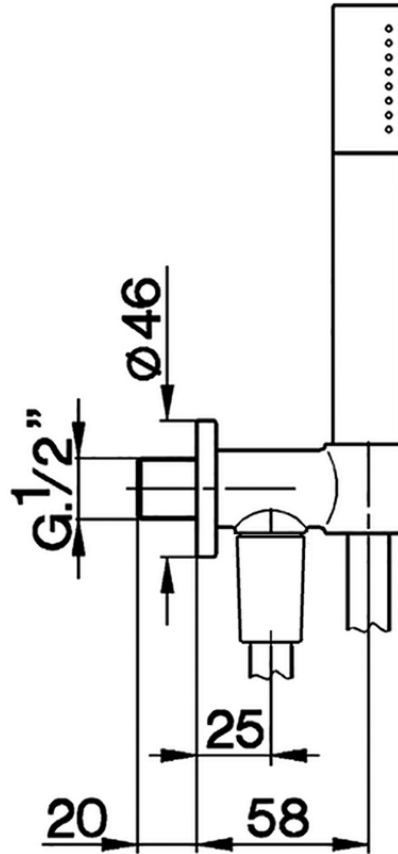

Shower set on wall elbow SHOWER_SS018813

SS018813

<https://en.huberitalia.com/shower-set-on-wall-elbow-shower-ss018813>

2026-02-24