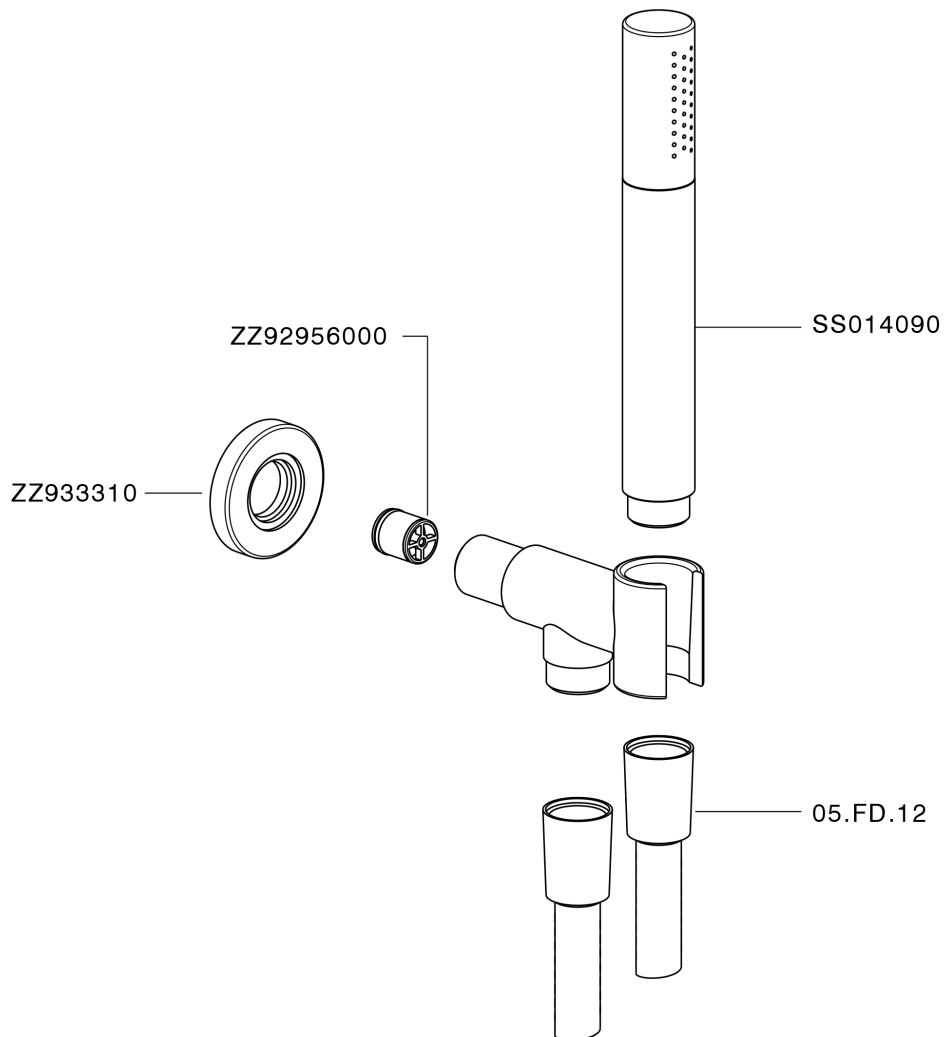

Shower set on wall elbow SHOWER_SS018813

SS018813

<https://en.huberitalia.com/shower-set-on-wall-elbow-shower-ss018813>

2026-05-15