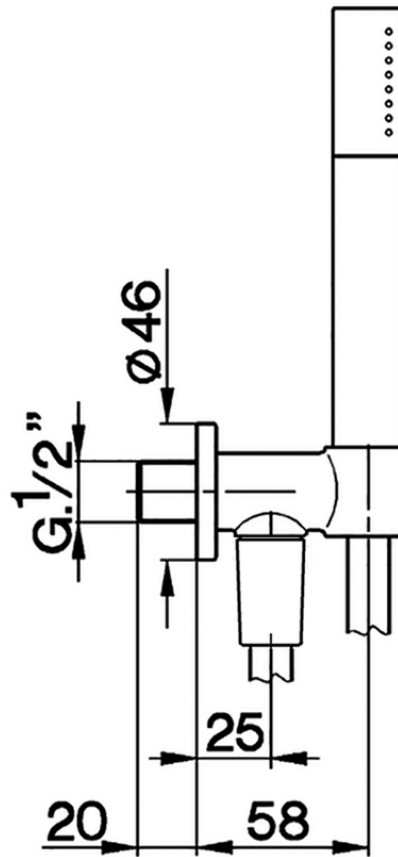

Shower set on wall elbow SHOWER_SS018813

SS018813

<https://en.huberitalia.com/shower-set-on-wall-elbow-shower-ss018813>

2026-04-08