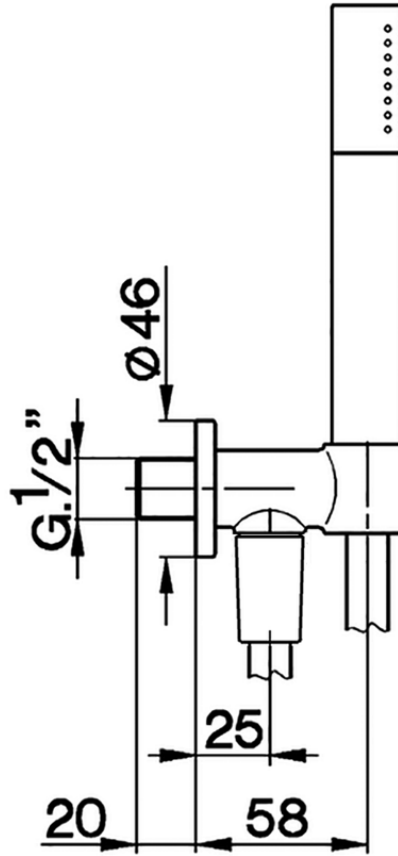

Shower set on wall elbow SHOWER_SS018813

SS018813

<https://en.huberitalia.com/shower-set-on-wall-elbow-shower-ss018813>

2026-05-15