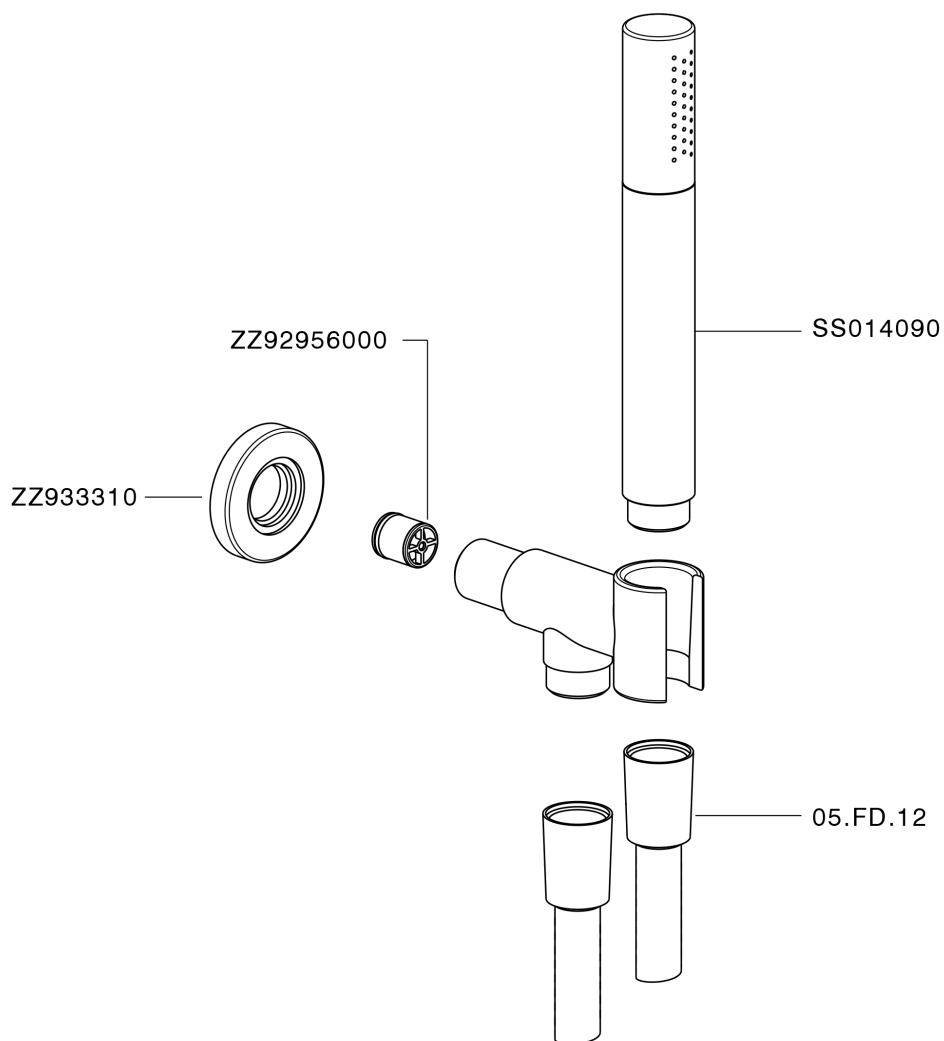

## Shower set on wall elbow SHOWER\_SS018813

SS018813

<https://en.huberitalia.com/shower-set-on-wall-elbow-shower-ss018813>

2026-06-13