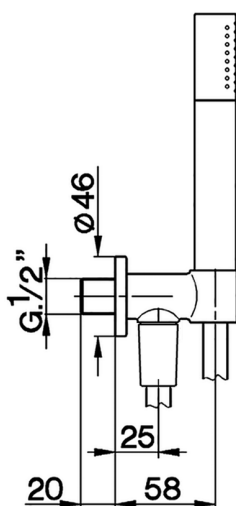

Shower set on wall elbow SHOWER_SS018813

MODEL **SS018813**

Shower set on wall elbow, handshower holder with integrated 1/2" elbow, Brass D.24mm minimalistic one spray handshower, 150 cm SUPREME smooth flexible hose

AVAILABLE FINISHINGS

-  **21** 21 Chrome
-  **2F** 2F Brushed Nickel
-  **2P** 2P Rose Gold
-  **2Q** 2Q Black Titanium
-  **40** 40 Matt Black
-  **4Q** 4Q Matt White

CHARACTERISTICS

Shower set on wall elbow SHOWER_SS018813

SS018813

<https://en.huberitalia.com/shower-set-on-wall-elbow-shower-ss018813>

2026-04-06