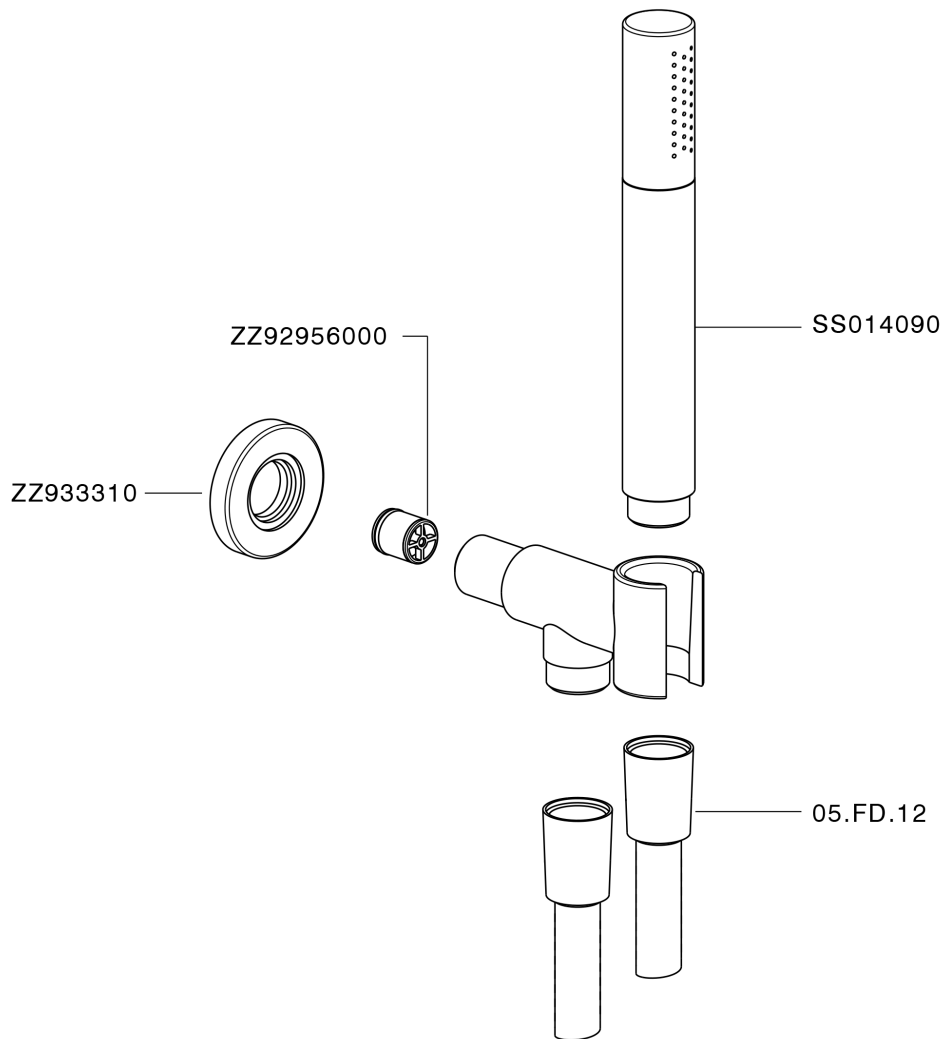

Shower set on wall elbow SHOWER_SS018813

MODEL **SS018813**

Shower set on wall elbow, handshower holder with integrated 1/2" elbow, Brass D.24mm minimalistic one spray handshower, 150 cm SUPREME smooth flexible hose

AVAILABLE FINISHINGS

-  **21** 21 Chrome
-  **2F** 2F Brushed Nickel
-  **2P** 2P Rose Gold
-  **2Q** 2Q Black Titanium
-  **40** 40 Matt Black
-  **4Q** 4Q Matt White

CHARACTERISTICS

Shower set on wall elbow SHOWER_SS018813

SS018813

<https://en.huberitalia.com/shower-set-on-wall-elbow-shower-ss018813>

2026-04-06