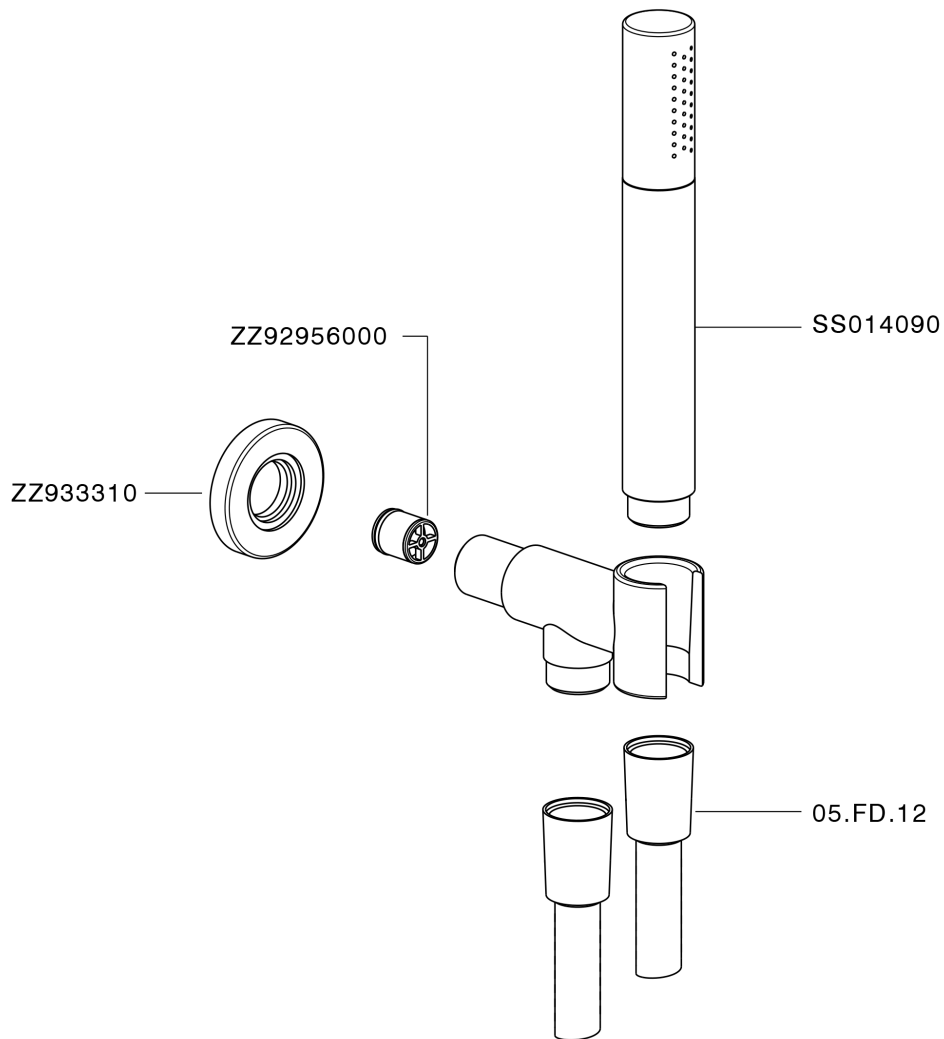

## Shower set on wall elbow SHOWER\_SS018813

SS018813

<https://en.huberitalia.com/shower-set-on-wall-elbow-shower-ss018813>

2026-04-08