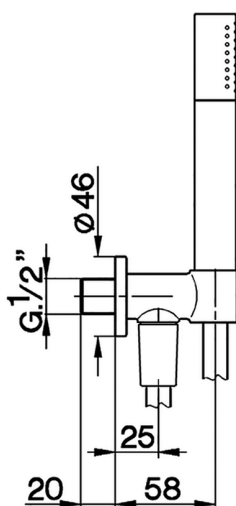

Shower set on wall elbow SHOWER_SS018813

MODEL **SS018813**

Shower set on wall elbow, handshower holder with integrated 1/2" elbow, Brass D.24mm minimalistic one spray handshower, 150 cm SUPREME smooth flexible hose

AVAILABLE FINISHINGS

-  **21** 21 Chrome
-  **2F** 2F Brushed Nickel
-  **2P** 2P Rose Gold
-  **2Q** 2Q Black Titanium
-  **40** 40 Matt Black
-  **4Q** 4Q Matt White

CHARACTERISTICS

Shower set on wall elbow SHOWER_SS018813

SS018813

<https://en.huberitalia.com/shower-set-on-wall-elbow-shower-ss018813>

2026-06-13