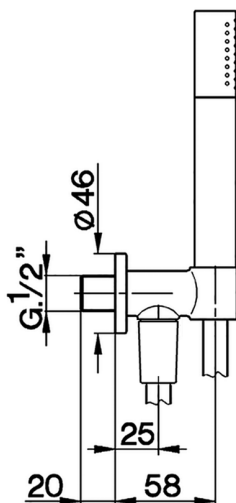

Shower set on wall elbow SHOWER_SS018813

MODEL **SS018813**

Shower set on wall elbow, handshower holder with integrated 1/2" elbow, Brass D.24mm minimalistic one spray handshower, 150 cm SUPREME smooth flexible hose

AVAILABLE FINISHINGS

-  **21** 21 Chrome
-  **2F** 2F Brushed Nickel
-  **2P** 2P Rose Gold
-  **2Q** 2Q Black Titanium
-  **40** 40 Matt Black
-  **4Q** 4Q Matt White

CHARACTERISTICS

Shower set on wall elbow SHOWER_SS018813

SS018813

<https://en.huberitalia.com/shower-set-on-wall-elbow-shower-ss018813>

2026-04-08