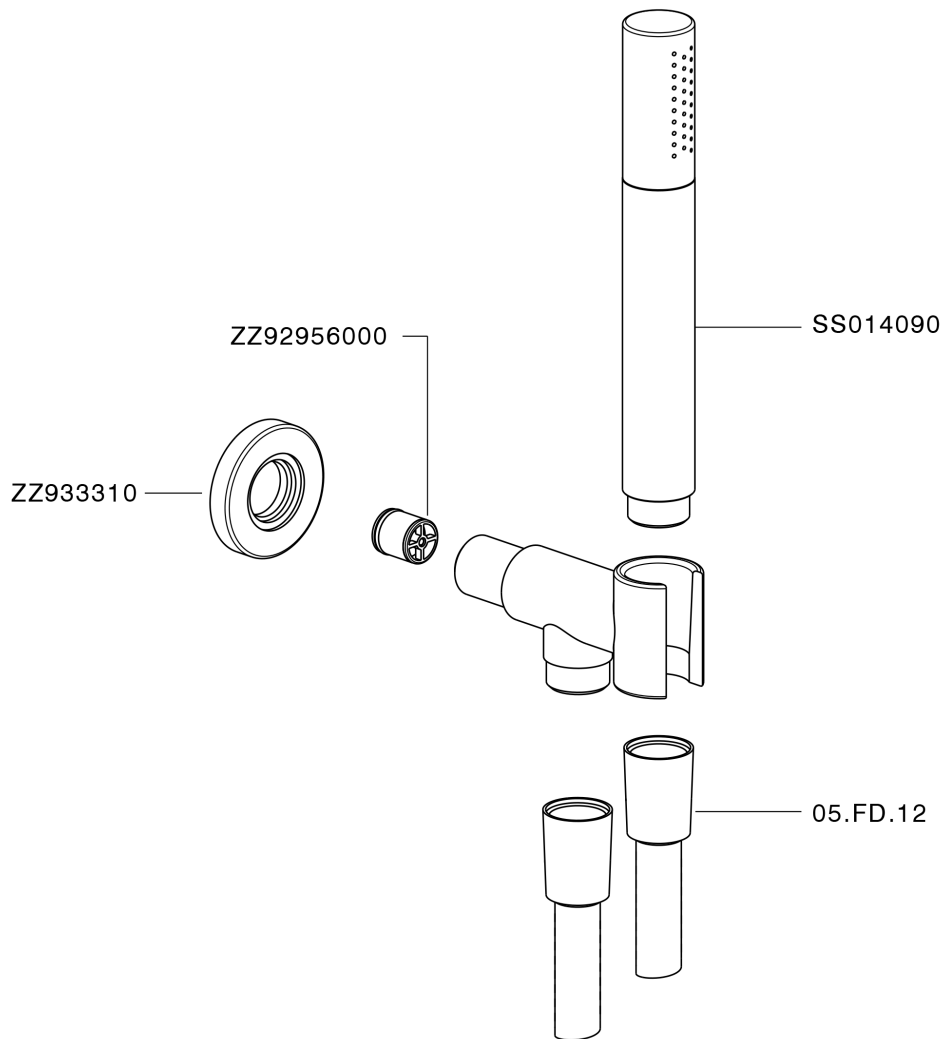

Shower set on wall elbow SHOWER_SS018813

MODEL **SS018813**

Shower set on wall elbow, handshower holder with integrated 1/2" elbow, Brass D.24mm minimalistic one spray handshower, 150 cm SUPREME smooth flexible hose

AVAILABLE FINISHINGS

-  **21** 21 Chrome
-  **2F** 2F Brushed Nickel
-  **2P** 2P Rose Gold
-  **2Q** 2Q Black Titanium
-  **40** 40 Matt Black
-  **4Q** 4Q Matt White

CHARACTERISTICS

Shower set on wall elbow SHOWER_SS018813

SS018813

<https://en.huberitalia.com/shower-set-on-wall-elbow-shower-ss018813>

2026-04-08