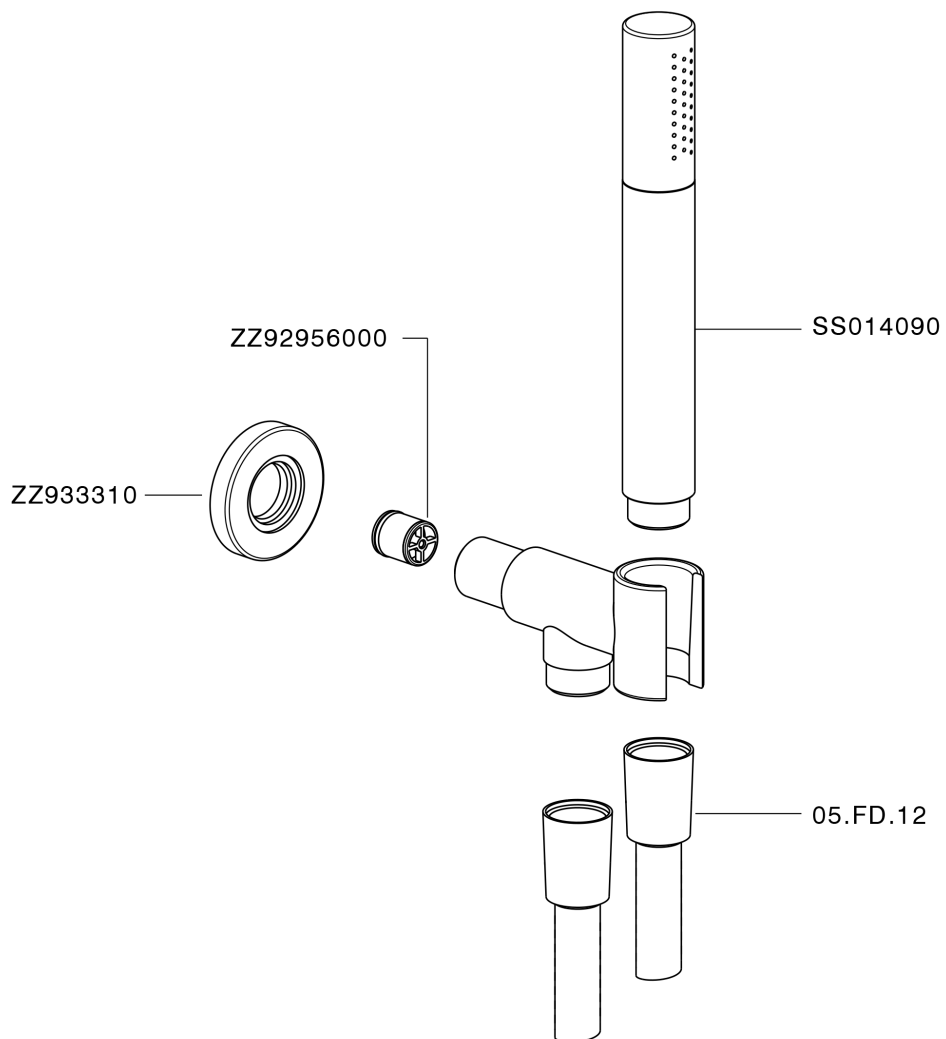

Shower set on wall elbow SHOWER_SS018813

MODEL **SS018813**

Shower set on wall elbow, handshower holder with integrated 1/2" elbow, Brass D.24mm minimalistic one spray handshower, 150 cm SUPREME smooth flexible hose

AVAILABLE FINISHINGS

-  **21** 21 Chrome
-  **2F** 2F Brushed Nickel
-  **2P** 2P Rose Gold
-  **2Q** 2Q Black Titanium
-  **40** 40 Matt Black
-  **4Q** 4Q Matt White

CHARACTERISTICS

Shower set on wall elbow SHOWER_SS018813

SS018813

<https://en.huberitalia.com/shower-set-on-wall-elbow-shower-ss018813>

2026-06-13