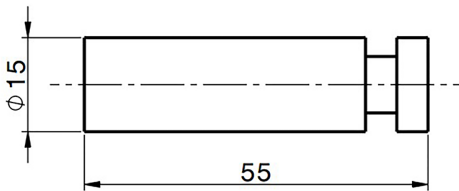

## Single hook LYNOX\_LX090711

MODEL **LX090711**

Single hook,Inox AISI 304

AVAILABLE FINISHINGS

**D1** D1 Brushed Inox

CHARACTERISTICS

2026-06-13