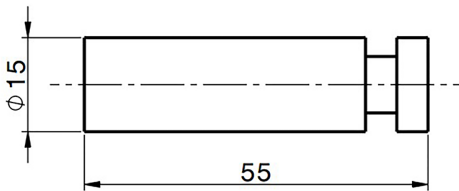

Single hook LYNOX_LX090711

MODEL **LX090711**

Single hook,Inox AISI 304

AVAILABLE FINISHINGS

D1 D1 Brushed Inox

CHARACTERISTICS

2026-04-08