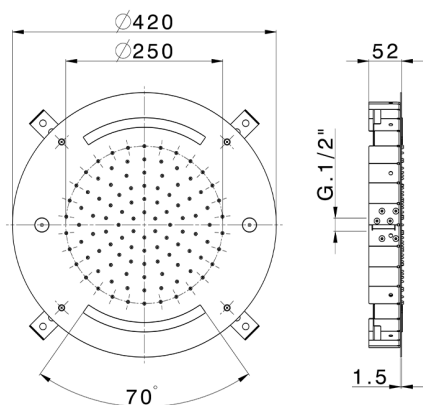

Ø 420 mm Chromotherapy Ceiling showerhead ZEN_ZS1C0025

MODEL **ZS1C0025**

Ø 420 mm Chromotherapy Ceiling showerhead, rain, spraying and chromotherapy functions, built-in control included, Stainless Steel AISI 304

AVAILABLE FINISHINGS

- **40** 40 Matt Black
- **4Q** 4Q Matt White
- **5G** 5G Rose Gold
- **D1** D1 Brushed Inox
- **D2** D2 Polished Inox

CHARACTERISTICS

2024-11-15