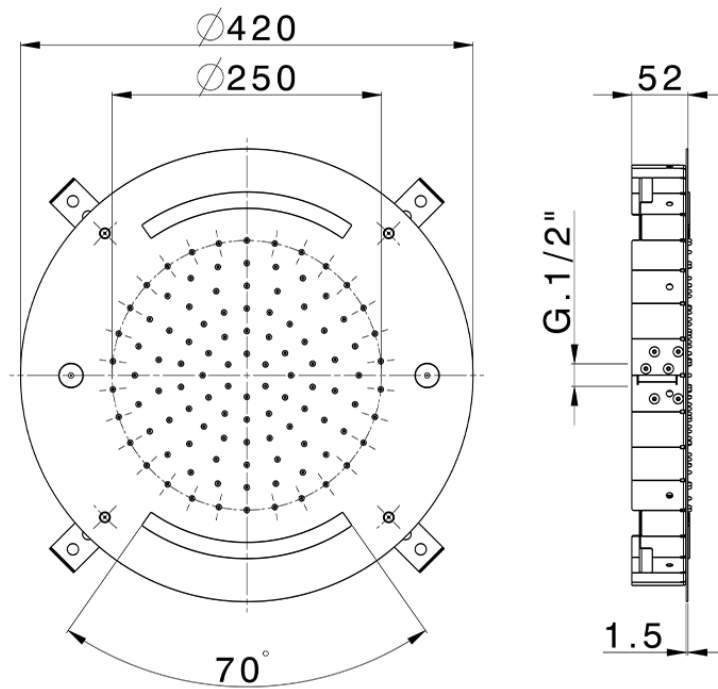

Ø 420 mm Chromotherapy Ceiling showerhead ZEN_ZS1C0025

ZS1C0025

<https://en.huberitalia.com/o-420-mm-chromotherapy-ceiling-showerhead-zen-zs1c0025>

2024-11-15