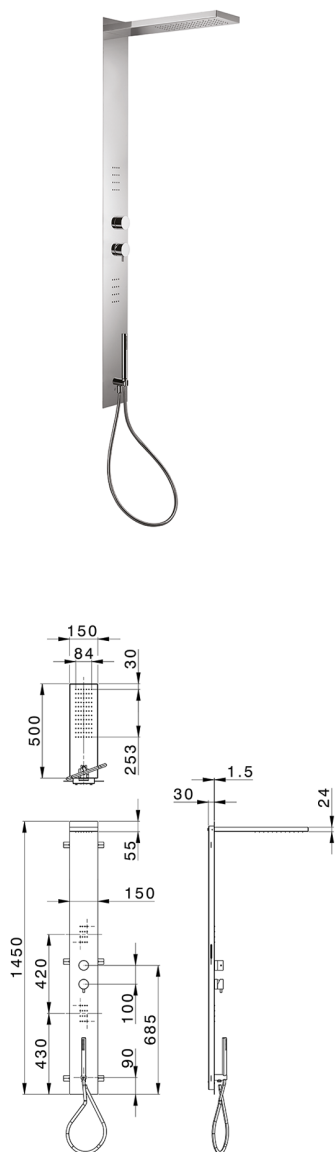

## 3-fonctions single lever shower panel COLUMNS\_ZS105040

MODEL **ZS105040**

3-fonctions single lever shower panel, stainless steel  
 AISI 304 shower panel, 3 outlet deviatop  
 cartridge, handshower holder with wall elbow, 23 mm  
 Brass One Spray handshower, 2 front body  
 jets, 150x500 thick 24mm Inox rectangular  
 showerhead, rain function, 150 cm PVC Flexible Hose

### AVAILABLE FINISHINGS

-  **40** 40 Matt Black
-  **4Q** 4Q Matt White
-  **D1** D1 Brushed Inox
-  **D2** D2 Polished Inox

### CHARACTERISTICS

Cartridge Spare Parts **ZZ99751000**

**35 mm Cartridge**

2024-12-22