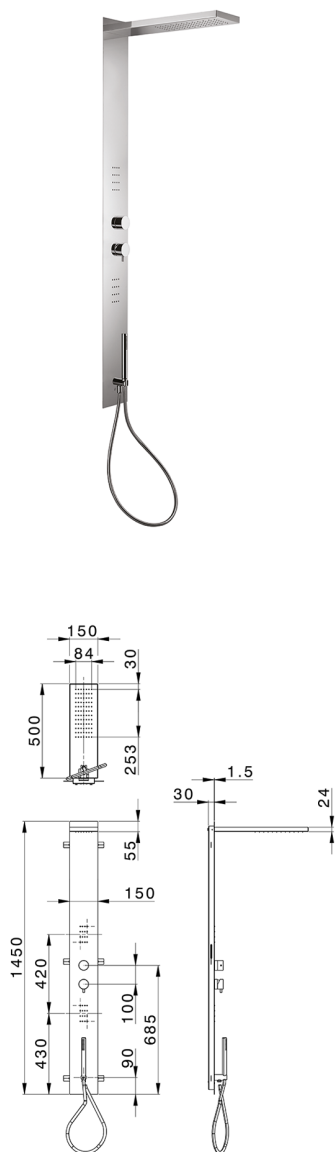

3-fonctions single lever shower panel COLUMNS_ZS105040

MODEL **ZS105040**

3-fonctions single lever shower panel, stainless steel
 AISI 304 shower panel, 3 outlet deviator cartridge, handshower holder with wall elbow, 23 mm
 Brass One Spray handshower, 2 front body jets, 150x500 thick 24mm Inox rectangular
 showerhead, rain function, 150 cm PVC Flexible Hose

AVAILABLE FINISHINGS

-  **40** 40 Matt Black
-  **4Q** 4Q Matt White
-  **D1** D1 Brushed Inox
-  **D2** D2 Polished Inox

CHARACTERISTICS

Cartridge Spare Parts **ZZ99751000**

35 mm Cartridge

2024-12-22