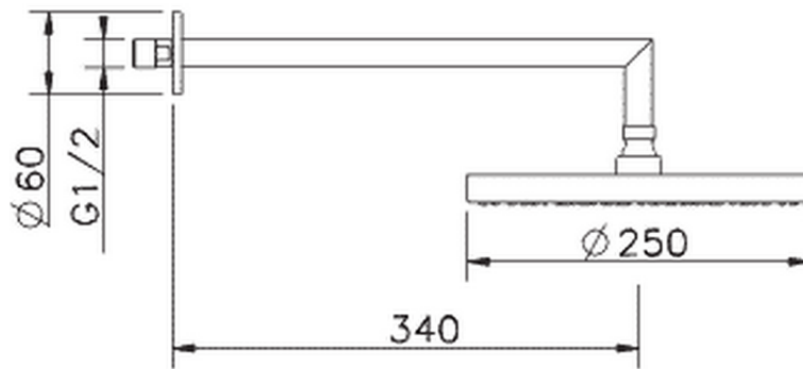

Shower arm with Icon showerhead SHOWER_SS013300

SS013300

<https://en.huberitalia.com/shower-arm-with-icon-showerhead-shower-ss013300>

2024-11-15