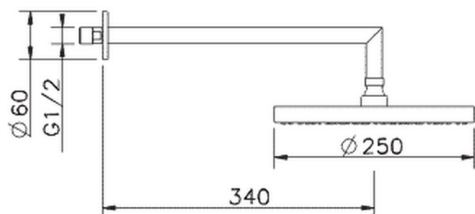

Shower arm with Icon showerhead SHOWER_SS013300

MODEL **SS013300**

Shower arm with showerhead, 250 mm ABS round showerhead, 340 mm shower arm

AVAILABLE FINISHINGS

CHARACTERISTICS

2024-11-15