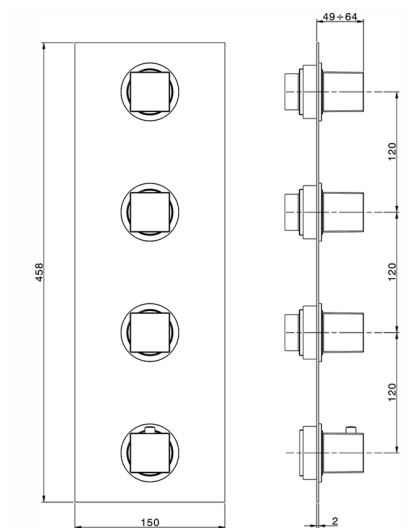

Cover Part for 3 Function Concealed Thermo Valve NUOVA EGO_NE01V300

MODEL **NE01V300**

Cover Part for 3 Function Concealed Thermo Valve, for item ZB01V300

AVAILABLE FINISHINGS

- **21** 21 Chrome
- **2F** 2F Brushed Nickel
- **40** 40 Matt Black
- **4Q** 4Q Matt White

CHARACTERISTICS

Installation **Concealed**
Required concealed parts **ZB01V300**

Thermostatic

The Huber thermostatic is your personal water manager, helping you to handle, control and save water and energy.