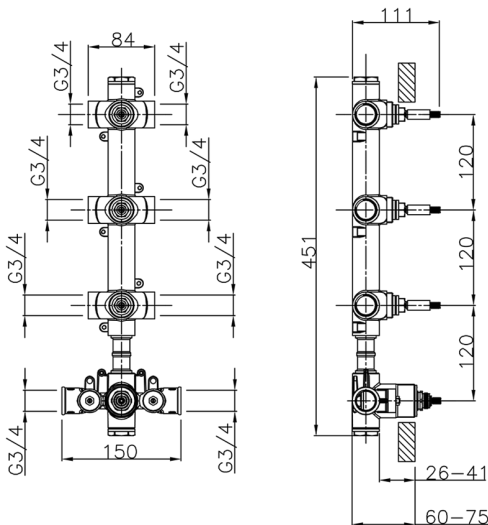

## 3 Function Concealed Thermostatic Built-in Part CONCEALED\_ZB01V300

MODEL **ZB01V300**

3 Function Concealed Thermostatic Built-in Part

AVAILABLE FINISHINGS

CHARACTERISTICS

Installation	<b>Concealed</b>
Cartridge Spare Parts	<b>23.51A.HF</b>
<b>HF Thermostatic Valve</b>	
Concealed	<b>1</b>