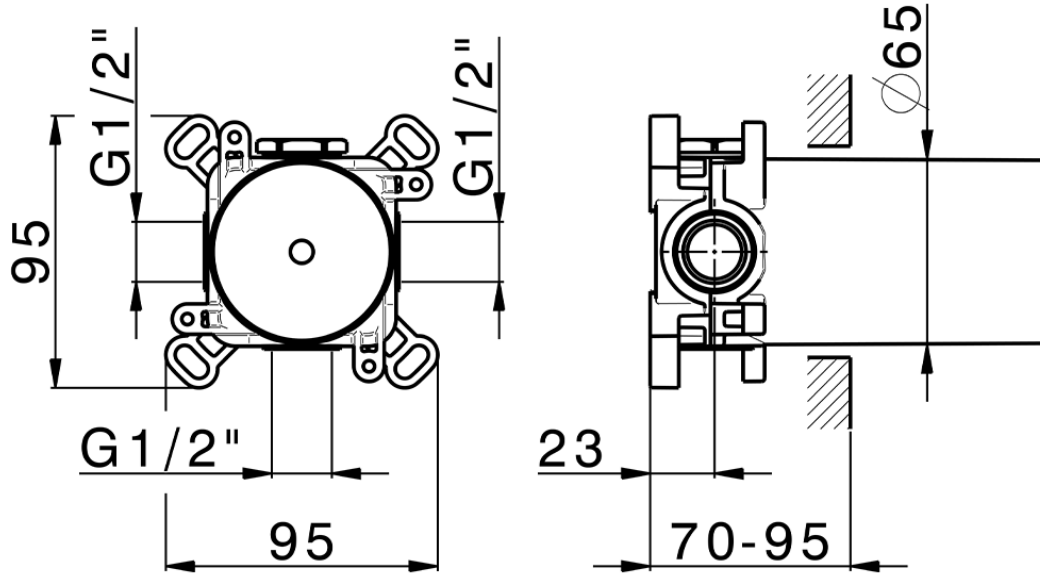

Parte empotrada Push&Shower PUSH&SHOWER_ZB0G6000

ZB0G6000

<https://en.huberitalia.com/parte-empotrada-pushshower-pushshower-zb0g6000>

2024-11-14