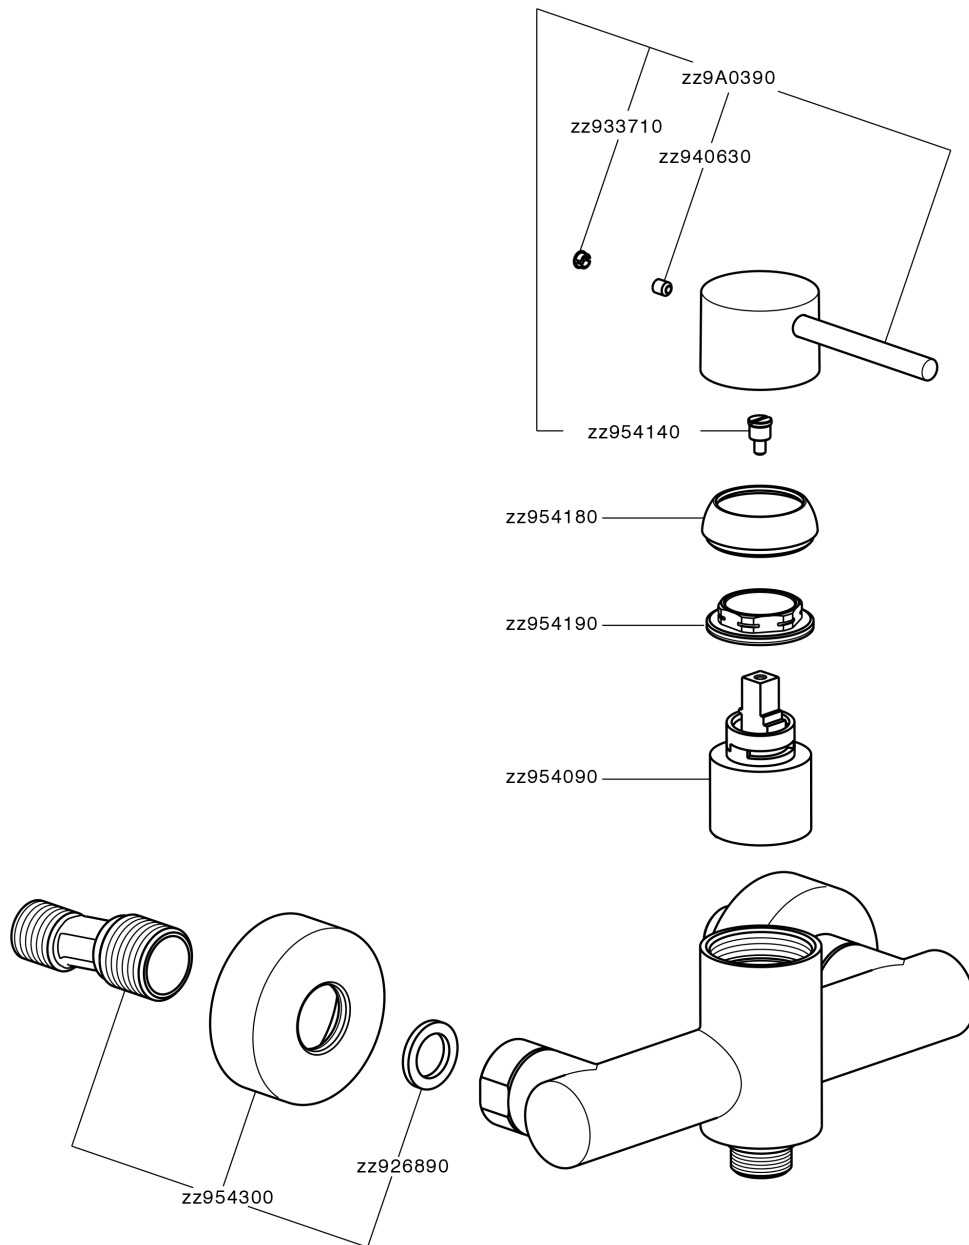

Single lever shower mixer M32_MT000440

MT000440

<https://en.huberitalia.com/single-lever-shower-mixer-m32-mt000440>

2024-11-15