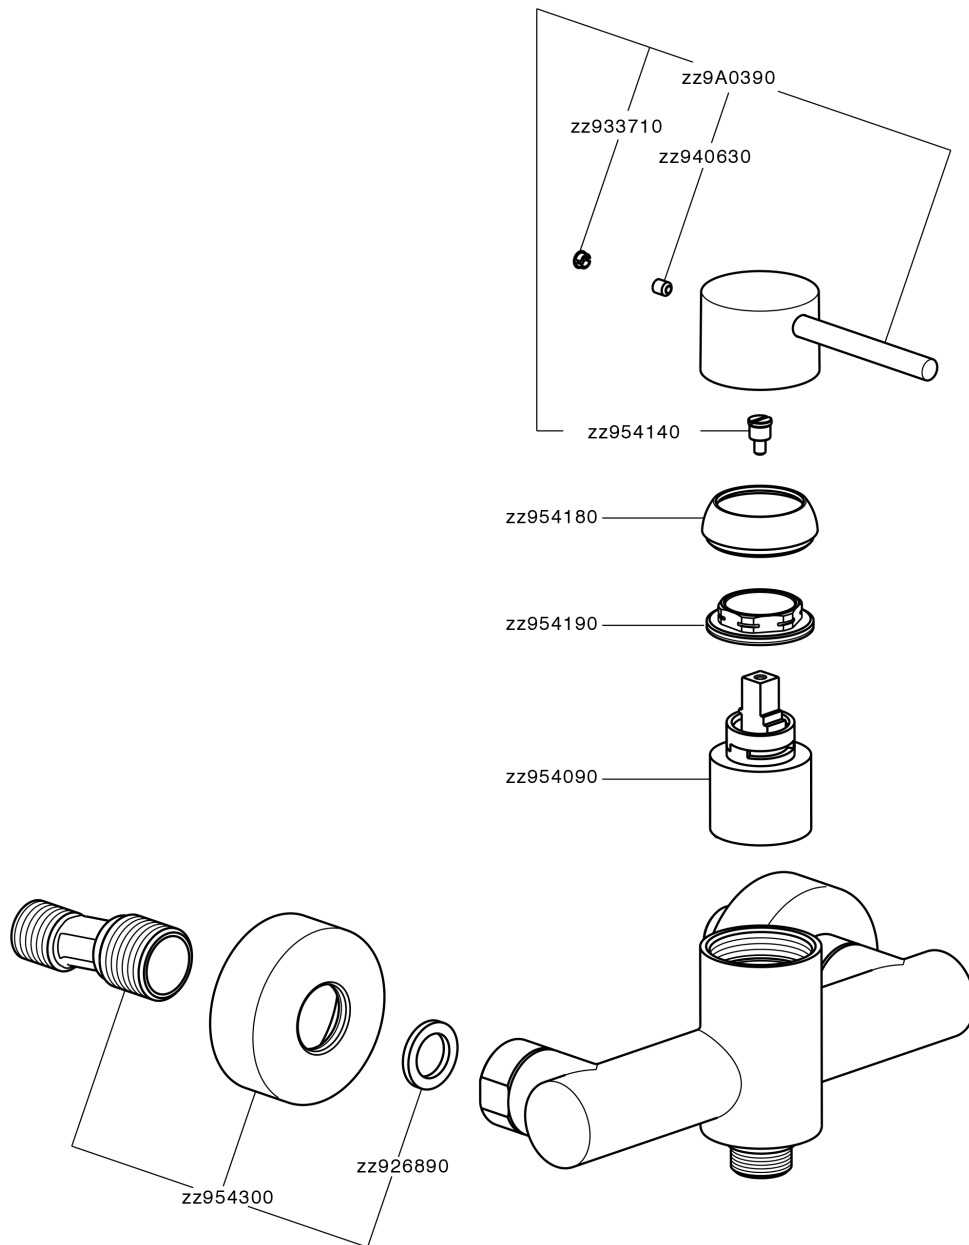

## Single lever shower mixer M32\_MT000440

MT000440

<https://en.huberitalia.com/single-lever-shower-mixer-m32-mt000440>

2024-11-15