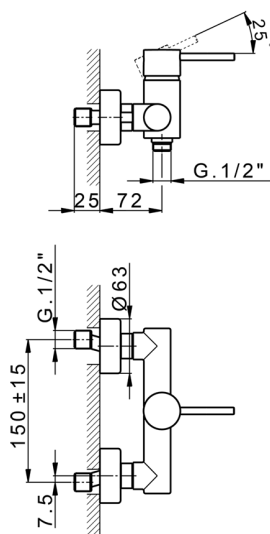

## Single lever shower mixer M32\_MT000440

MODEL **MT000440**

Single lever shower mixer, without shower set, 1/2" M flexible connection

### CHARACTERISTICS

Cartridge Spare Parts **ZZ95409000**

**35 mm Cartridge**

### EcoStop

EcoStop feature limits water flow to approximately 50% of maximum output with one point of resistance on setting. Push slightly past the middle stop only when full water output is required. This will save water up to 50%.