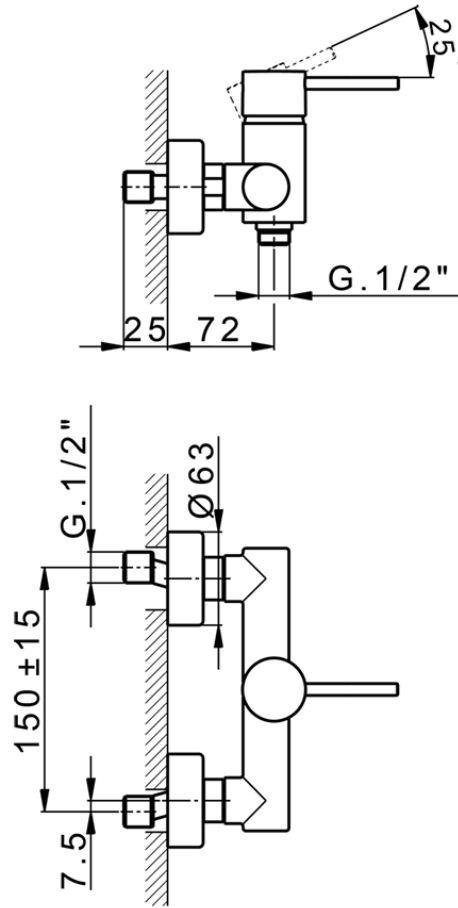

## Single lever shower mixer M32\_MT000440

MT000440

<https://en.huberitalia.com/single-lever-shower-mixer-m32-mt000440>

2024-11-15