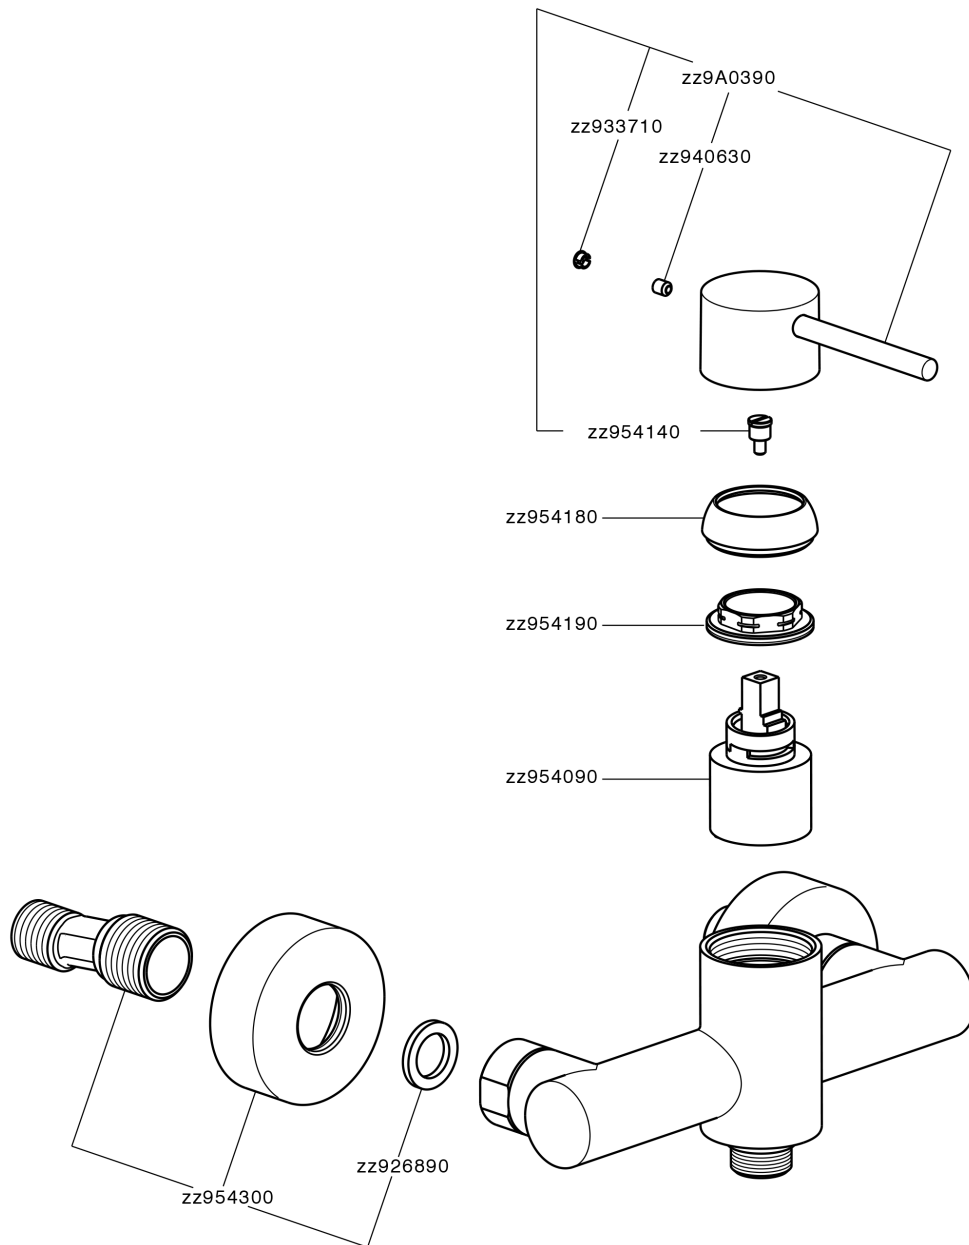

Single lever shower mixer M32_MT000440

MODEL **MT000440**

Single lever shower mixer, without shower set, 1/2" M flexible connection

AVAILABLE FINISHINGS

-  **21** 21 Chrome
-  **26** 26 Old Copper
-  **2F** 2F Brushed Nickel
-  **2W** 2W Brushed Gold
-  **40** 40 Matt Black
-  **4Q** 4Q Matt White

CHARACTERISTICS

Cartridge Spare Parts **ZZ95409000**

35 mm Cartridge

EcoStop

EcoStop feature limits water flow to approximately 50% of maximum output with one point of resistance on setting. Push slightly past the middle stop only when full water output is required. This will save water up to 50%.

Single lever shower mixer M32_MT000440

MT000440

<https://en.huberitalia.com/single-lever-shower-mixer-m32-mt000440>

2024-11-15