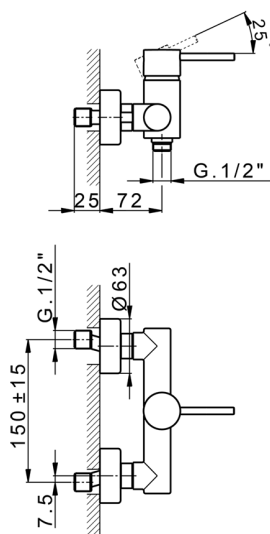

Single lever shower mixer M32_MT000440

MODEL **MT000440**

Single lever shower mixer, without shower set, 1/2" M flexible connection

AVAILABLE FINISHINGS

-  **21** 21 Chrome
-  **26** 26 Old Copper
-  **2F** 2F Brushed Nickel
-  **2W** 2W Brushed Gold
-  **40** 40 Matt Black
-  **4Q** 4Q Matt White

CHARACTERISTICS

Cartridge Spare Parts **ZZ95409000**

35 mm Cartridge

EcoStop

EcoStop feature limits water flow to approximately 50% of maximum output with one point of resistance on setting. Push slightly past the middle stop only when full water output is required. This will save water up to 50%.

Single lever shower mixer M32_MT000440

MT000440

<https://en.huberitalia.com/single-lever-shower-mixer-m32-mt000440>

2024-11-15