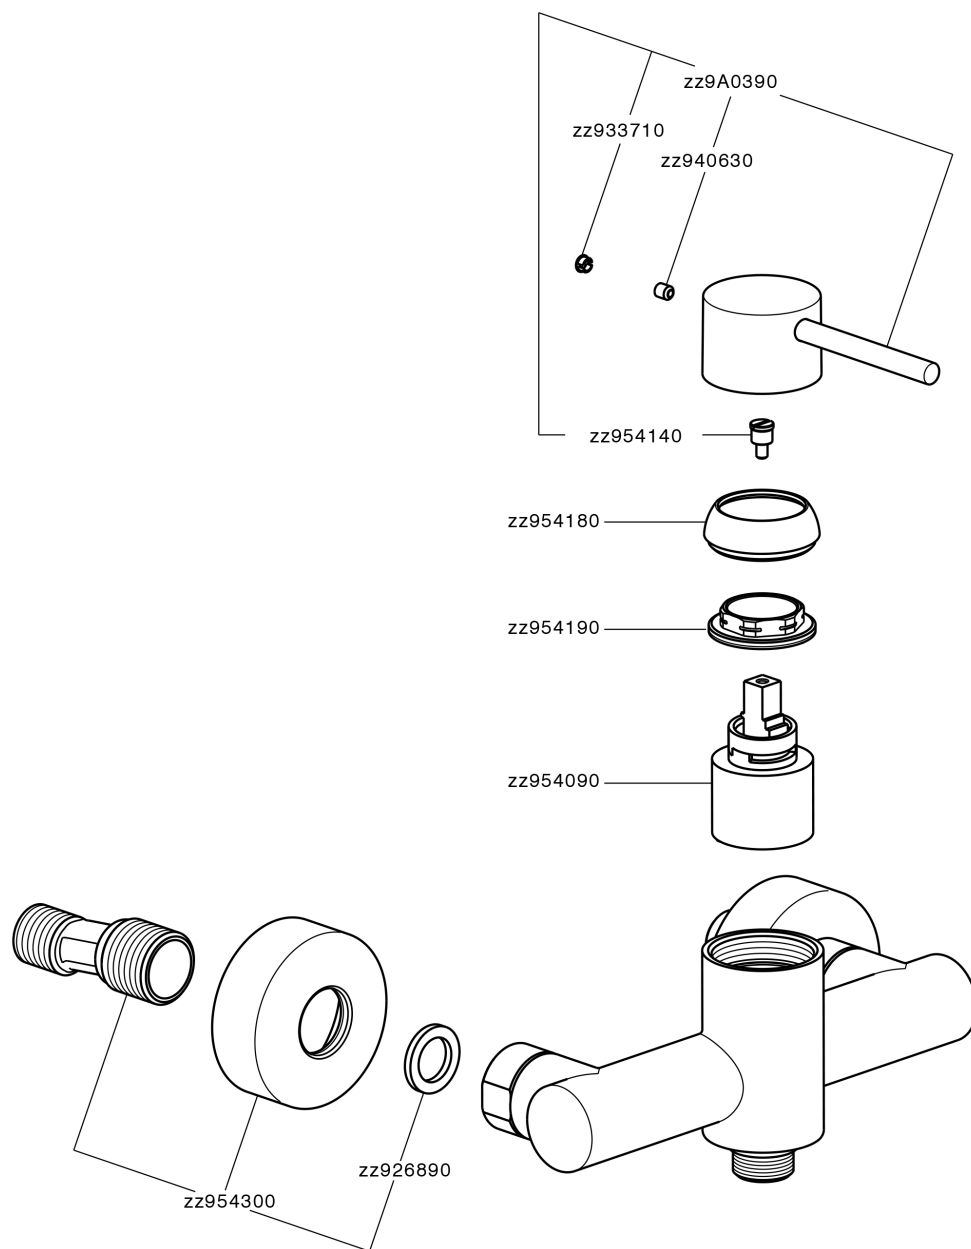

Single lever shower mixer M32_MT000440

MT000440

<https://en.huberitalia.com/single-lever-shower-mixer-m32-mt000440>

2024-11-15