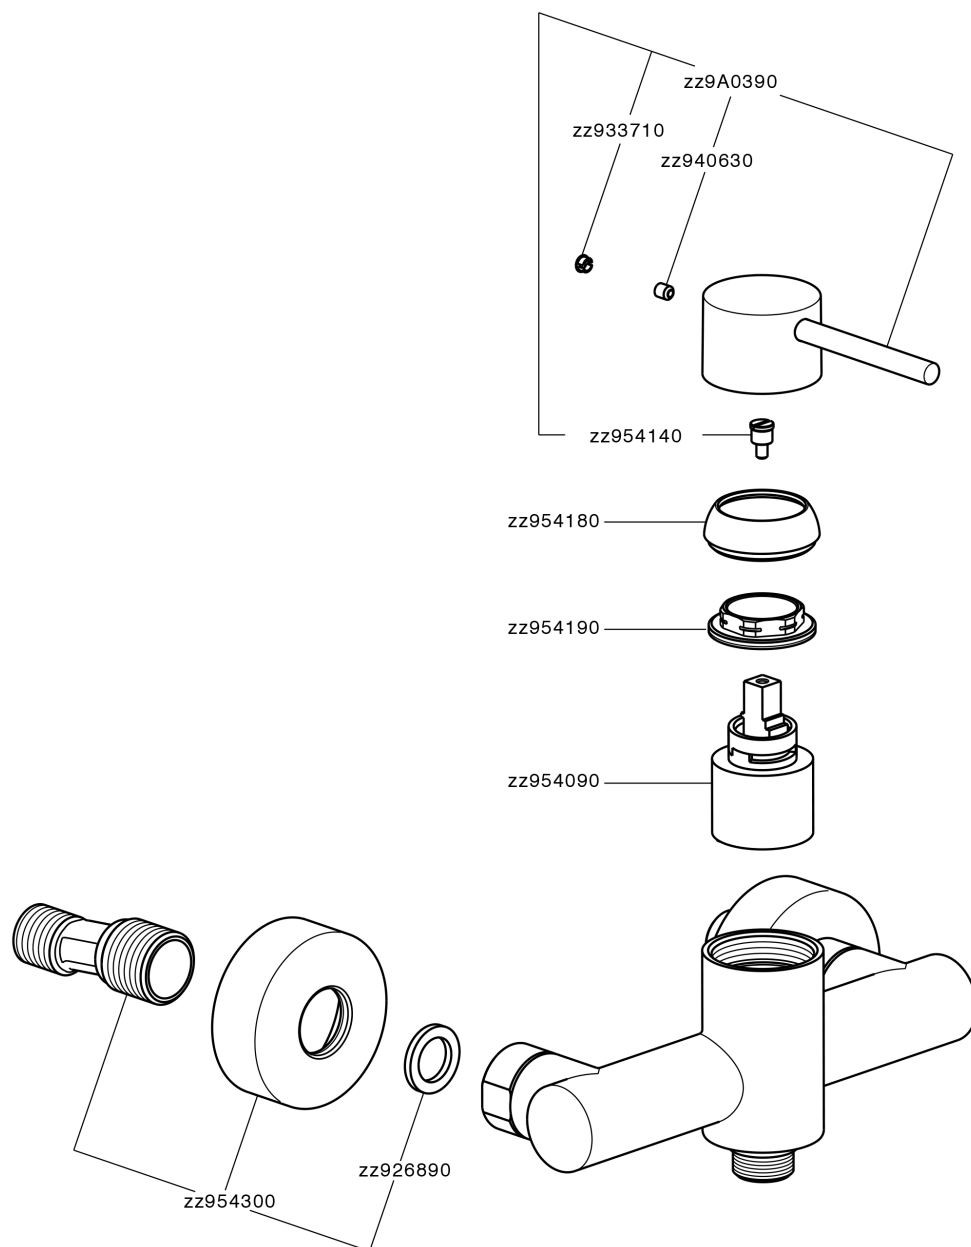

Single lever shower mixer M32_MT000440

MODEL **MT000440**

Single lever shower mixer, without shower set, 1/2" M flexible connection

AVAILABLE FINISHINGS

-  **21** 21 Chrome
-  **26** 26 Old Copper
-  **2F** 2F Brushed Nickel
-  **2W** 2W Brushed Gold
-  **40** 40 Matt Black
-  **4Q** 4Q Matt White

CHARACTERISTICS

Cartridge Spare Parts **ZZ95409000**

35 mm Cartridge

EcoStop

EcoStop feature limits water flow to approximately 50% of maximum output with one point of resistance on setting. Push slightly past the middle stop only when full water output is required. This will save water up to 50%.

Single lever shower mixer M32_MT000440

MT000440

<https://en.huberitalia.com/single-lever-shower-mixer-m32-mt000440>

2024-11-15