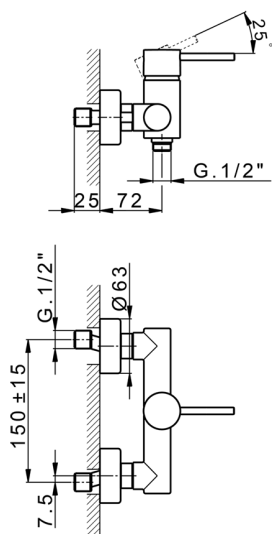

Single lever shower mixer M32_MT000440

MODEL **MT000440**

Single lever shower mixer, without shower set, 1/2" M flexible connection

AVAILABLE FINISHINGS

-  **21** 21 Chrome
-  **26** 26 Old Copper
-  **2F** 2F Brushed Nickel
-  **2W** 2W Brushed Gold
-  **40** 40 Matt Black
-  **4Q** 4Q Matt White

CHARACTERISTICS

Cartridge Spare Parts **ZZ95409000**

35 mm Cartridge

EcoStop

EcoStop feature limits water flow to approximately 50% of maximum output with one point of resistance on setting. Push slightly past the middle stop only when full water output is required. This will save water up to 50%.

Single lever shower mixer M32_MT000440

MT000440

<https://en.huberitalia.com/single-lever-shower-mixer-m32-mt000440>

2024-11-15