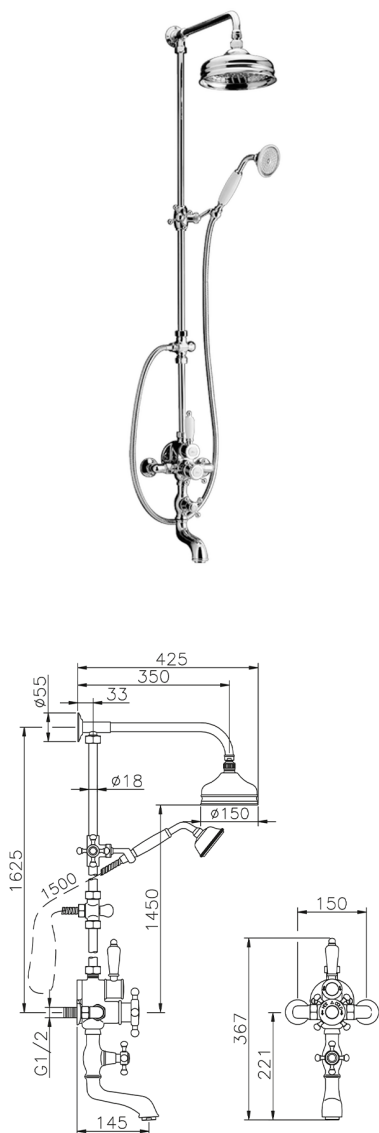

## 3-function Thermostatic shower set VICTORIAN\_592.VT01H.

MODEL **592.VT01H.**

3-function Thermostatic shower set, 2-outlet diverter, not Adjustable Shower Column, 2 Stopvalves, sliding handshower bracket, 78 mm Brass Classic one spray handshower, 150 mm Brass round headshower, 150 cm Brass flexible hose

### AVAILABLE FINISHINGS

-  **AC** AC Satin Brushed Nickel
-  **AG** AG Antique Gold
-  **BA** BA Old Bronze
-  **CR** CR Chrome
-  **2W** 2W Brushed Gold

### CHARACTERISTICS

Cartridge Spare Parts **24.04A.PP**

**8x20 Plus P Thermostatic Valve**