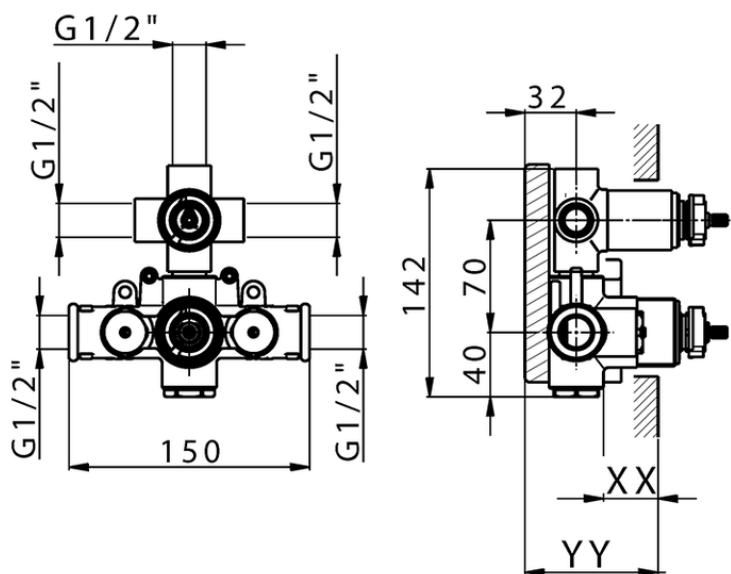

Exposed part for 3-outlet thermostatic mixer NUOVA KIRUNA_K2018200

K2018200

<https://en.huberitalia.com/exposed-part-for-3-outlet-thermostatic-mixer-nuova-kiruna-k2018200>

Piastra/Plate/Plaque/Platte/Placa

2-3mm: XX 25-40 YY 76-91

10 mm: XX 16-31 YY 65-80

ZB018201

<https://en.huberitalia.com/3-outlet-concealed-thermostatic-shower-valve-concealed-zb018201>

2024-11-15