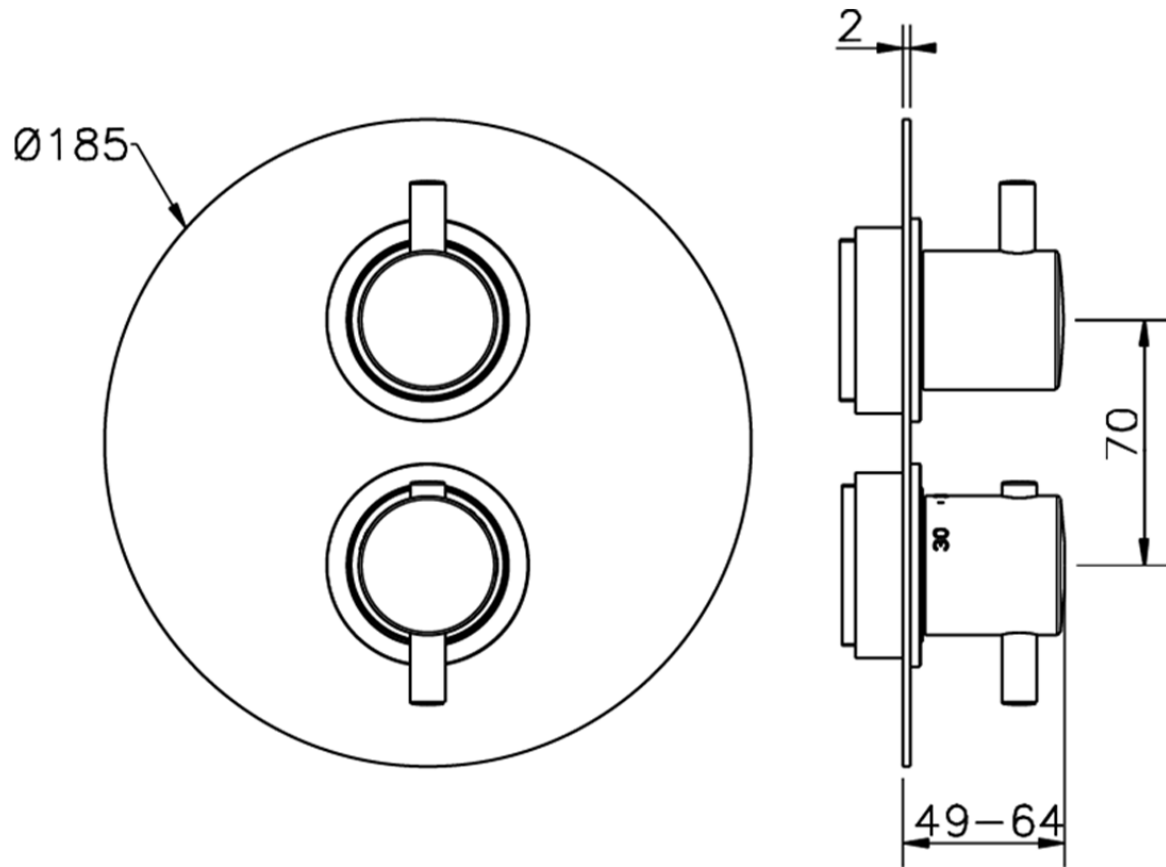

Exposed part for 3-outlet thermostatic mixer NUOVA KIRUNA_K2018200

K2018200

<https://en.huberitalia.com/exposed-part-for-3-outlet-thermostatic-mixer-nuova-kiruna-k2018200>

Piastra/Plate/Plaque/Platte/Placa

2-3mm: XX 25-40 YY 76-91

10 mm: XX 16-31 YY 65-80

ZB018201

<https://en.huberitalia.com/3-outlet-concealed-thermostatic-shower-valve-concealed-zb018201>

2024-11-15