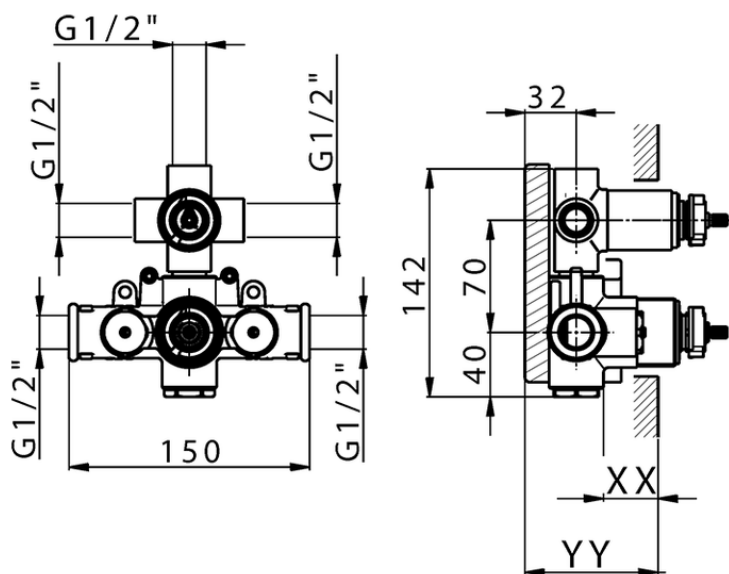

Exposed part for 3-outlet thermostatic mixer NUOVA KIRUNA_K2018200

K2018200

<https://en.huberitalia.com/exposed-part-for-3-outlet-thermostatic-mixer-nuova-kiruna-k2018200>

Piastra/Plate/Plaque/Platte/Placa

2-3mm: XX 25-40 YY 76-91

10 mm: XX 16-31 YY 65-80

ZB018201

<https://en.huberitalia.com/3-outlet-concealed-thermostatic-shower-valve-concealed-zb018201>

2024-11-15