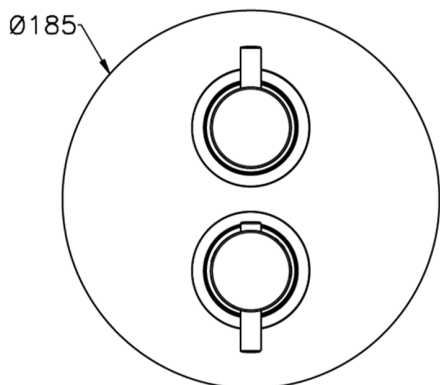

Exposed part for 3-outlet thermostatic mixer NUOVA KIRUNA_K2018200

MODEL **K2018200**

Exposed part for 3-outlet thermostatic mixer, with 3 outlet diverter, without concealed part, for item ZB018201

AVAILABLE FINISHINGS

- **21** 21 Chrome
- **26** 26 Old Copper
- **2F** 2F Brushed Nickel
- **2W** 2W Brushed Gold
- **40** 40 Matt Black
- **4Q** 4Q Matt White

CHARACTERISTICS

Installation **Concealed**
Required concealed parts **ZB018201**

Thermostatic

The Huber thermostatic is your personal water manager, helping you to handle, control and save water and energy.