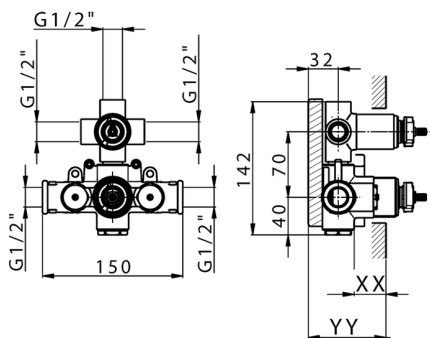

## 3-outlet Concealed thermostatic shower valve CONCEALED\_ZB018201

MODEL **ZB018201**

3-Outlet Concealed thermostatic mixer, with 3-outlet diverter, without trim kit

AVAILABLE FINISHINGS

CHARACTERISTICS

Installation	<b>Concealed</b>
Cartridge Spare Parts	<b>24.04A.PP</b>
<b>8x20 Plus P Thermostatic Valve</b>	
Concealed	<b>1</b>

Piastra/Plate/Plaque/Platte/Placa  
 2-3mm: XX 25-40 YY 76-91  
 10 mm: XX 16-31 YY 65-80