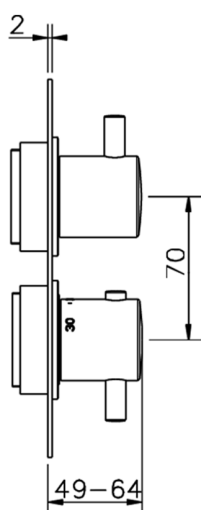

Exposed part for 3-outlet thermostatic mixer NUOVA KIRUNA_K2018200

MODEL **K2018200**

Exposed part for 3-outlet thermostatic mixer, with 3 outlet diverter, without concealed part, for item ZB018201

AVAILABLE FINISHINGS

- **21** 21 Chrome
- **26** 26 Old Copper
- **2F** 2F Brushed Nickel
- **2W** 2W Brushed Gold
- **40** 40 Matt Black
- **4Q** 4Q Matt White

CHARACTERISTICS

Installation **Concealed**
Required concealed parts **ZB018201**

Thermostatic

The Huber thermostatic is your personal water manager, helping you to handle, control and save water and energy.