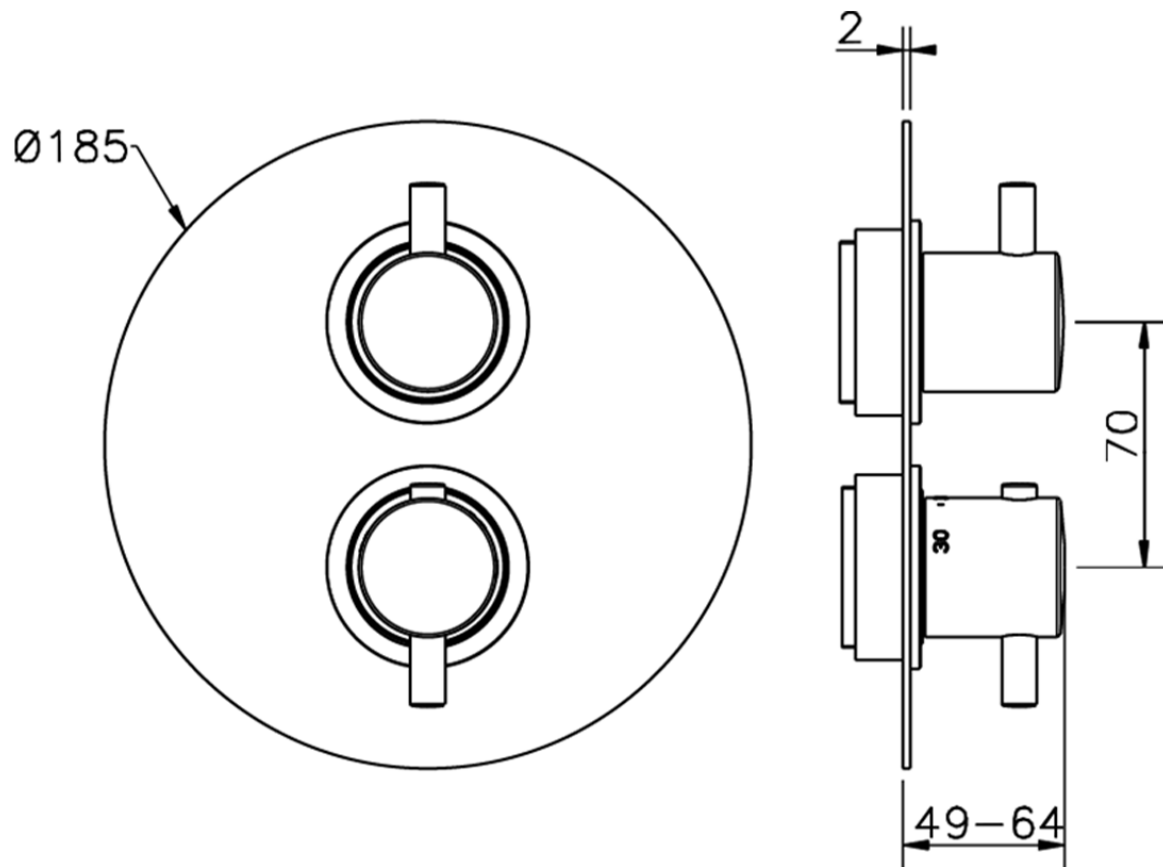

Exposed part for 3-outlet thermostatic mixer NUOVA KIRUNA_K2018200

K2018200

<https://en.huberitalia.com/exposed-part-for-3-outlet-thermostatic-mixer-nuova-kiruna-k2018200>

Piastra/Plate/Plaque/Platte/Placa

2-3mm: XX 25-40 YY 76-91

10 mm: XX 16-31 YY 65-80

ZB018201

<https://en.huberitalia.com/3-outlet-concealed-thermostatic-shower-valve-concealed-zb018201>

2024-11-15