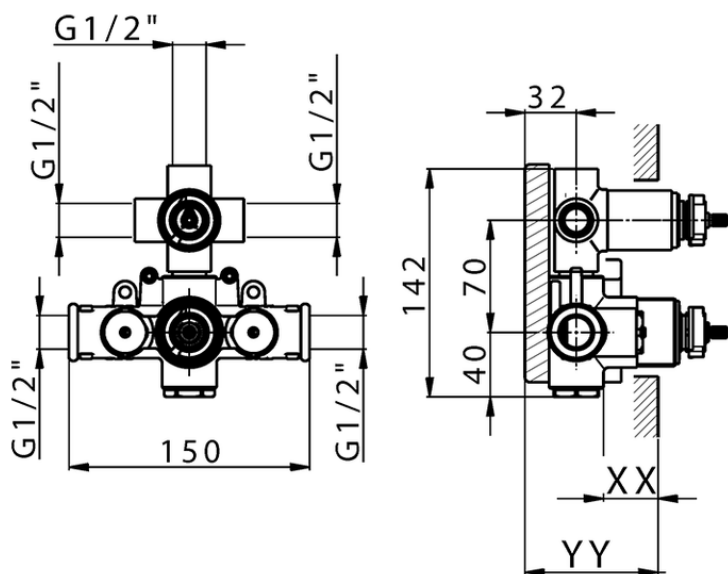

Exposed part for 3-outlet thermostatic mixer NUOVA KIRUNA_K2018200

K2018200

<https://en.huberitalia.com/exposed-part-for-3-outlet-thermostatic-mixer-nuova-kiruna-k2018200>

Piastra/Plate/Plaque/Platte/Placa

2-3mm: XX 25-40 YY 76-91

10 mm: XX 16-31 YY 65-80

ZB018201

<https://en.huberitalia.com/3-outlet-concealed-thermostatic-shower-valve-concealed-zb018201>

2024-11-15