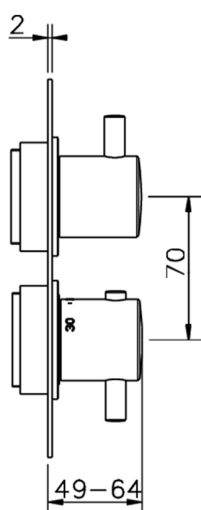

Exposed part for 3-outlet thermostatic mixer NUOVA KIRUNA_K2018200

MODEL **K2018200**

Exposed part for 3-outlet thermostatic mixer, with 3 outlet diverter, without concealed part, for item ZB018201

AVAILABLE FINISHINGS

-  **21** 21 Chrome
-  **26** 26 Old Copper
-  **2F** 2F Brushed Nickel
-  **2W** 2W Brushed Gold
-  **40** 40 Matt Black
-  **4Q** 4Q Matt White

CHARACTERISTICS

Installation **Concealed**
 Required concealed parts **ZB018201**

3-Outlet Concealed thermostatic mixer, with 3-outlet diverter, without trim kit

AVAILABLE FINISHINGS

CHARACTERISTICS

Installation **Concealed**

Cartridge Spare Parts **24.04A.PP**

8x20 Plus P Thermostatic Valve

Concealed **1**

Piastra/Plate/Plaque/Platte/Placa

2-3mm: XX 25-40 YY 76-91

10 mm: XX 16-31 YY 65-80

DeviaStop

The Huber Devia Stop technology allows to adjust the water flow and to direct it to the selected output point (overhead soaker, hand shower, etc).