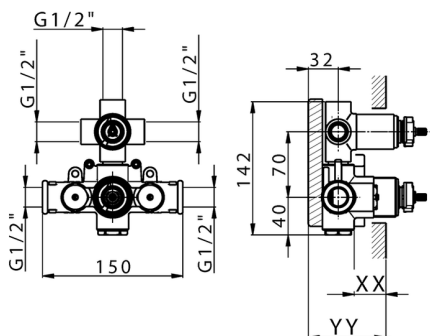

3-Outlet Concealed thermostatic mixer, with 3-outlet diverter, without trim kit

AVAILABLE FINISHINGS

CHARACTERISTICS

Installation **Concealed**

Cartridge Spare Parts **24.04A.PP**

8x20 Plus P Thermostatic Valve

Concealed **1**

Piastra/Plate/Plaque/Platte/Placa

2-3mm: XX 25-40 YY 76-91

10 mm: XX 16-31 YY 65-80

DeviaStop

The Huber Devia Stop technology allows to adjust the water flow and to direct it to the selected output point (overhead soaker, hand shower, etc).