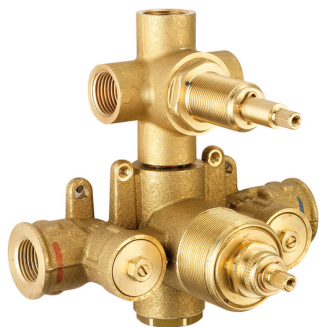

## Exposed part for 3-outlet thermostatic mixer NUOVA KIRUNA\_K2018200

MODEL **K2018200**

Exposed part for 3-outlet thermostatic mixer, with 3 outlet diverter, without concealed part, for item ZB018201

### Thermostatic

The Huber thermostatic is your personal water manager, helping you to handle, control and save water and energy.

## 3-outlet Concealed thermostatic shower valve CONCEALED\_ZB018201

MODEL **ZB018201**

3-Outlet Concealed thermostatic mixer, with 3-outlet diverter, without trim kit

AVAILABLE FINISHINGS

CHARACTERISTICS

Installation	<b>Concealed</b>
Cartridge Spare Parts	<b>24.04A.PP</b>
<b>8x20 Plus P Thermostatic Valve</b>	
Concealed	<b>1</b>