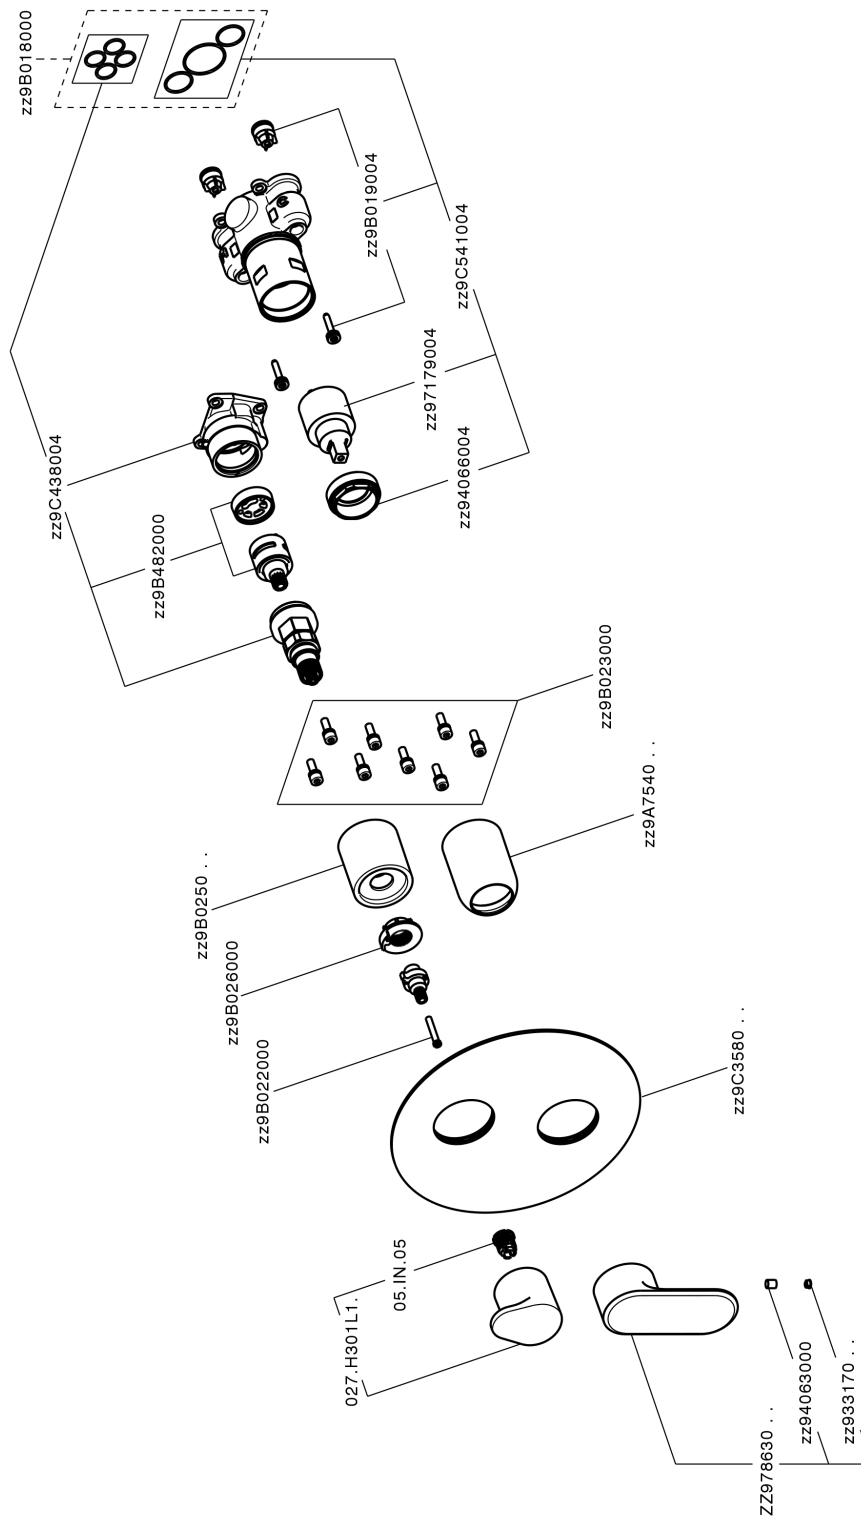

Exposed part for Single Lever One Box Valve ONE BOX_LY0BM030

MODEL **LY0BM030**

Exposed part for Single Lever One Box Valve, with 2-3 outlet diverter, Minimum depth of installation: 67 mm, without concealed part, for items ZB00B030-ZB00B031

AVAILABLE FINISHINGS

-  **21** 21 Chrome
-  **2B** 2B Polished Nickel
-  **2F** 2F Brushed Nickel
-  **40** 40 Matt Black
-  **4Q** 4Q Matt White

CHARACTERISTICS

Cartridge Spare Parts **ZZ97179000**
35 mm Cartridge
 Installation **Concealed**
 Required concealed parts **ZB00B031**
ZB00B030

Exposed part for Single Lever One Box Valve ONE BOX_LY0BM030

LY0BM030

<https://en.huberitalia.com/exposed-part-for-single-lever-one-box-valve-one-box-ly0bm030>

One Box Universal Concealed Part ONE BOX_ZB00B031

MODEL **ZB00B031**

One Box Universal Concealed Part, for 1 or 2 or 3 outlet thermostatic or single lever, without trim kit, with noise reducers, with sealing gasket

AVAILABLE FINISHINGS

04 04 Without finishing