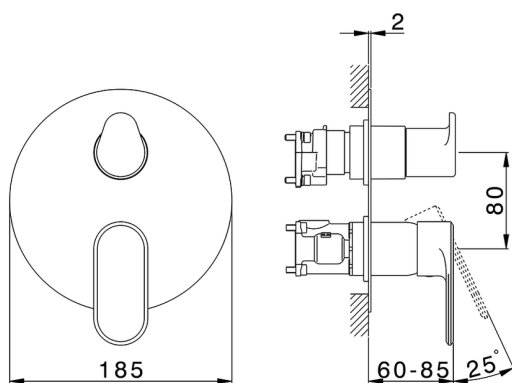

Exposed part for Single Lever One Box Valve ONE BOX_LY0BM030

MODEL **LY0BM030**

Exposed part for Single Lever One Box Valve, with 2-3 outlet diverter, Minimum depth of installation: 67 mm, without concealed part, for items ZB00B030-ZB00B031

AVAILABLE FINISHINGS

-  **21** 21 Chrome
-  **2B** 2B Polished Nickel
-  **2F** 2F Brushed Nickel
-  **40** 40 Matt Black
-  **4Q** 4Q Matt White

CHARACTERISTICS

Cartridge Spare Parts **ZZ97179000**
35 mm Cartridge
 Installation **Concealed**
 Required concealed parts **ZB00B031**
ZB00B030

Exposed part for Single Lever One Box Valve ONE BOX_LY0BM030

LY0BM030

<https://en.huberitalia.com/exposed-part-for-single-lever-one-box-valve-one-box-ly0bm030>

One Box Universal Concealed Part ONE BOX_ZB00B031