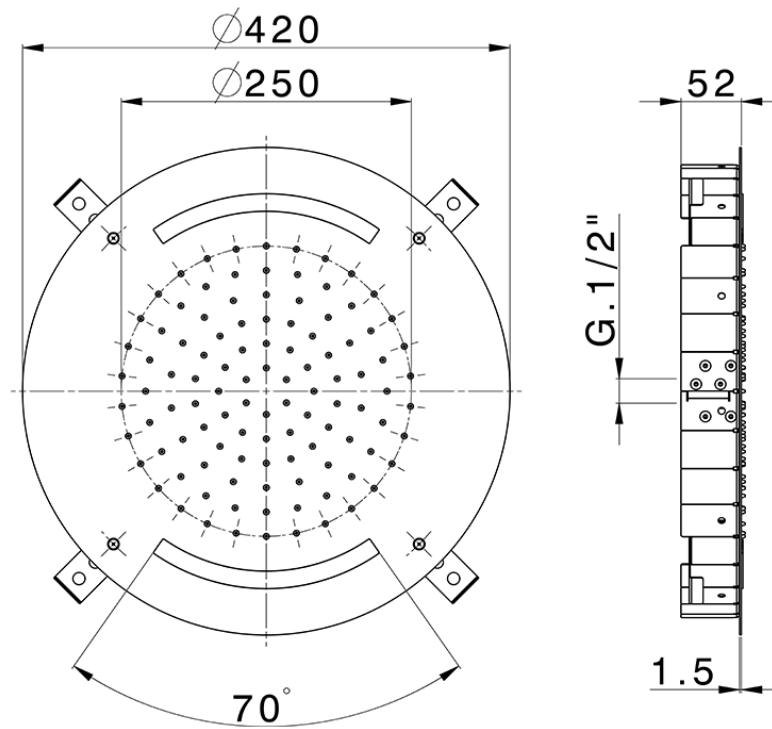

## Ø 420 mm Chromotherapy Ceiling showerhead ZEN\_ZS1C0010

ZS1C0010

<https://en.huberitalia.com/o-420-mm-chromotherapy-ceiling-showerhead-zen-zs1c0010>

2024-11-15