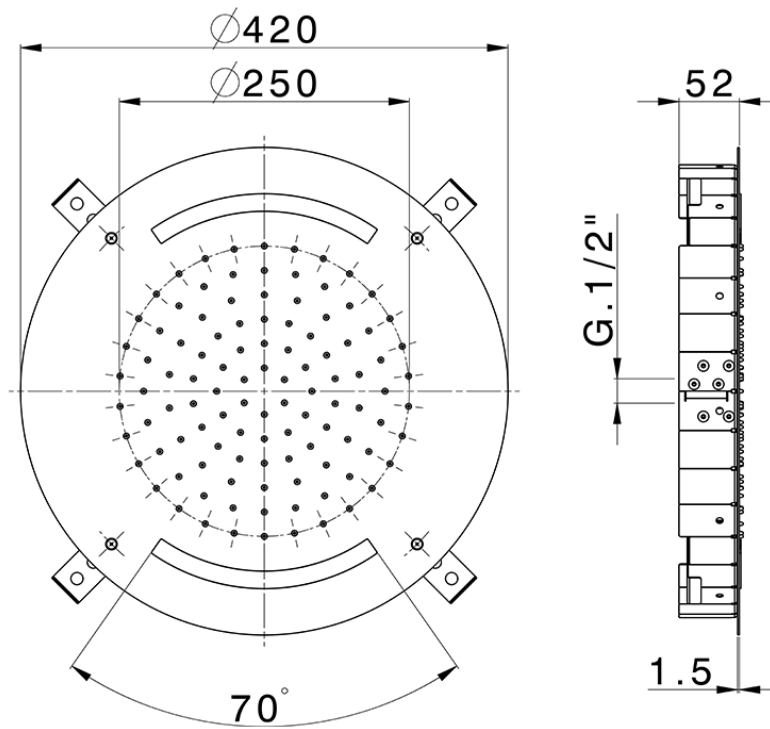

Ø 420 mm Chromotherapy Ceiling showerhead ZEN_ZS1C0010

ZS1C0010

<https://en.huberitalia.com/o-420-mm-chromotherapy-ceiling-showerhead-zen-zs1c0010>

2024-11-15