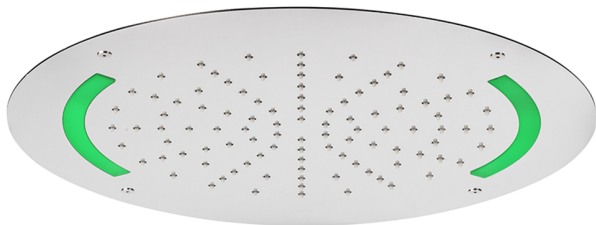

Ø 420 mm Chromotherapy Ceiling showerhead ZEN_ZS1C0010

MODEL **ZS1C0010**

Ø 420 mm Chromotherapy Ceiling showerhead, rain, chromotherapy functions, with remote control included, Stainless Steel AISI 304

AVAILABLE FINISHINGS

-  **40** 40 Matt Black
-  **4Q** 4Q Matt White
-  **5G** 5G Rose Gold
-  **D1** D1 Brushed Inox
-  **D2** D2 Polished Inox

CHARACTERISTICS

2024-11-15