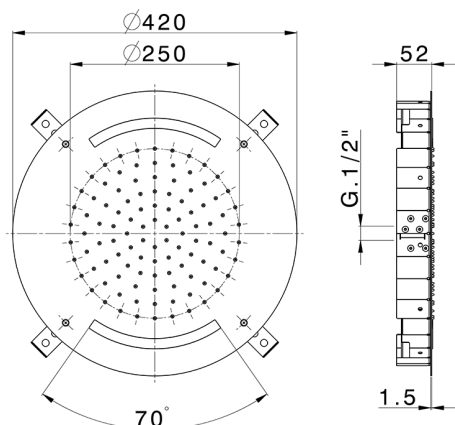

Ø 420 mm Chromotherapy Ceiling showerhead ZEN_ZS1C0010

MODEL **ZS1C0010**

Ø 420 mm Chromotherapy Ceiling showerhead, rain, chromotherapy functions, with remote control included, Stainless Steel AISI 304

AVAILABLE FINISHINGS

- **40** 40 Matt Black
- **4Q** 4Q Matt White
- **5G** 5G Rose Gold
- **D1** D1 Brushed Inox
- **D2** D2 Polished Inox

CHARACTERISTICS

2024-11-15