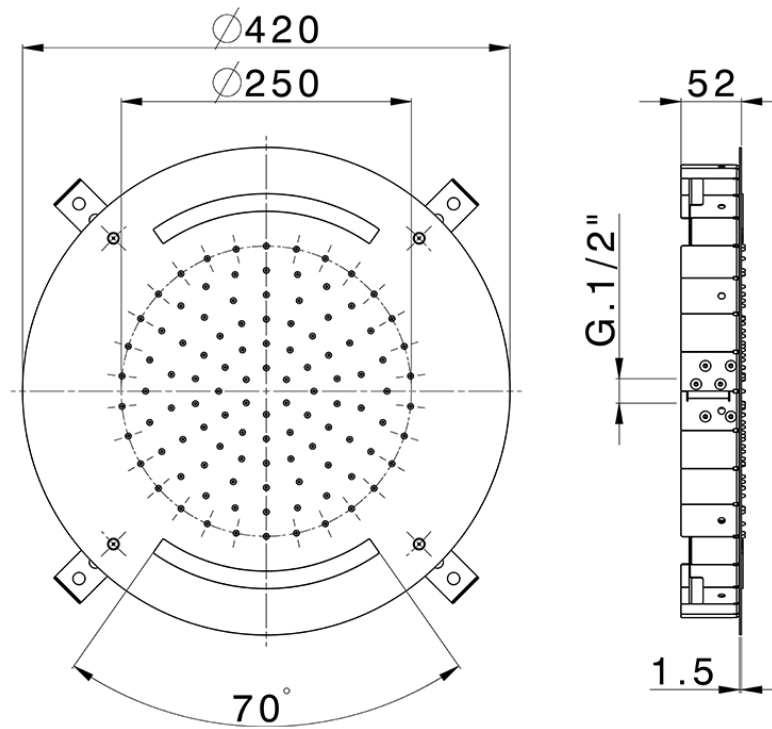

Ø 420 mm Chromotherapy Ceiling showerhead ZEN_ZS1C0010

ZS1C0010

<https://en.huberitalia.com/o-420-mm-chromotherapy-ceiling-showerhead-zen-zs1c0010>

2024-11-15