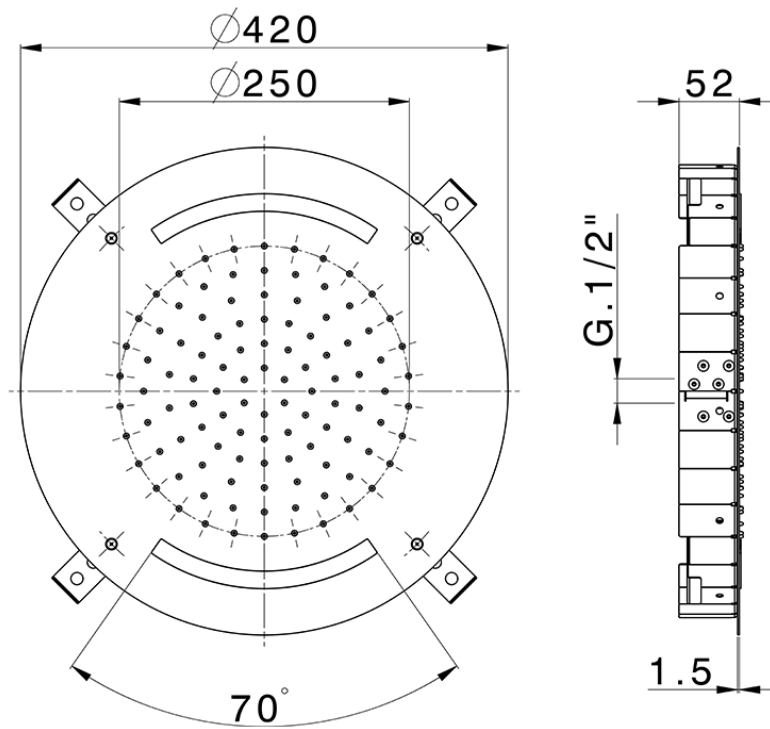

## Ø 420 mm Chromotherapy Ceiling showerhead ZEN\_ZS1C0010

ZS1C0010

<https://en.huberitalia.com/o-420-mm-chromotherapy-ceiling-showerhead-zen-zs1c0010>

2024-11-15